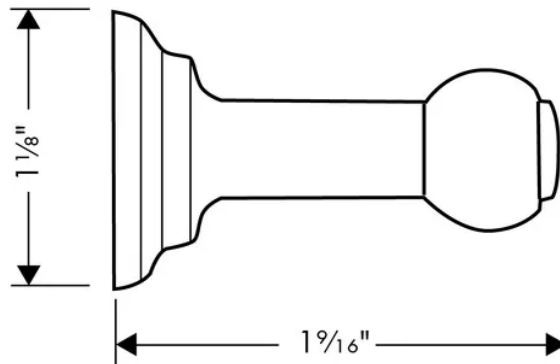

SPECIFICATION SHEET - bathroom accessories

BRAND:	hansgrohe	Product Photo:
ORIGIN:	Germany	
SERIES:	C bathroom accessories	
PRODUCT DESCRIPTION:	Single robe hook	
MODEL No.	06096 920	
FINISH/COLOUR:	Rubbed Bronze	
DIMENSIONS:		
OPTIONAL MATCHING PARTS:		

Technical Informations:

REMINDER:	Do not use cleaners containing abrasive cleansers, ammonia, bleach, acids, waxes, alcohol, solvents or other products not recommended for chrome.
	All information is for reference only, installation shall always be based on the actual product delivered.