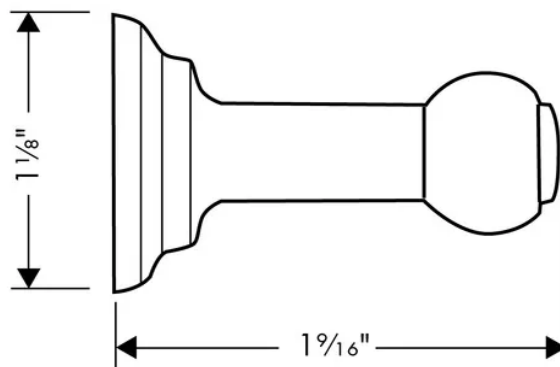

SPECIFICATION SHEET - bathroom accessories

BRAND:	hansgrohe	Product Photo:
ORIGIN:	Germany	
SERIES:	C bathroom accessories	
PRODUCT DESCRIPTION:	Single robe hook	
MODEL No.	06096 830	
FINISH/COLOUR:	Polished Nickel	
DIMENSIONS:		
OPTIONAL MATCHING PARTS:		

Technical Informations:

REMINDER:	Do not use cleaners containing abrasive cleansers, ammonia, bleach, acids, waxes, alcohol, solvents or other products not recommended for chrome.
	All information is for reference only, installation shall always be based on the actual product delivered.