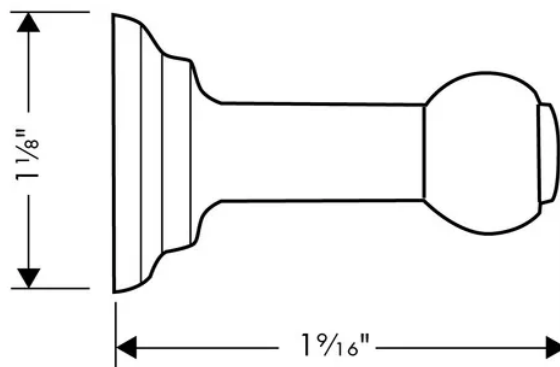

SPECIFICATION SHEET - bathroom accessories

BRAND:	hansgrohe	Product Photo:
ORIGIN:	Germany	
SERIES:	C bathroom accessories	
PRODUCT DESCRIPTION:	Single robe hook	
MODEL No.	06096 820	
FINISH/COLOUR:	Brushed Nickel	
DIMENSIONS:		
OPTIONAL MATCHING PARTS:		

Technical Informations:

REMINDER:	Do not use cleaners containing abrasive cleansers, ammonia, bleach, acids, waxes, alcohol, solvents or other products not recommended for chrome.
	All information is for reference only, installation shall always be based on the actual product delivered.