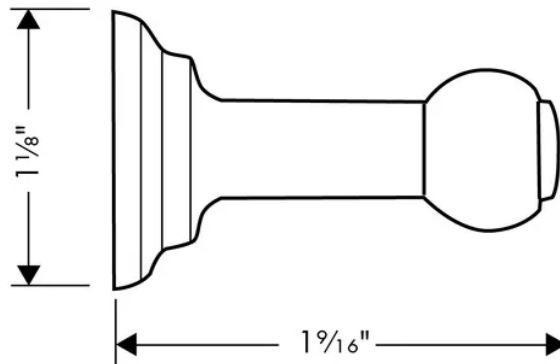

SPECIFICATION SHEET - bathroom accessories

BRAND:	hansgrohe	Product Photo:
ORIGIN:	Germany	
SERIES:	C bathroom accessories	
PRODUCT DESCRIPTION:	Single robe hook	
MODEL No.	06096 000	
FINISH/COLOUR:	Chrome-plated	
DIMENSIONS:		
OPTIONAL MATCHING PARTS:		

Technical Informations:

REMINDER:	Do not use cleaners containing abrasive cleansers, ammonia, bleach, acids, waxes, alcohol, solvents or other products not recommended for chrome.
	All information is for reference only, installation shall always be based on the actual product delivered.