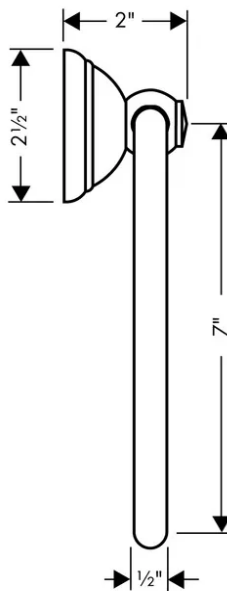

SPECIFICATION SHEET - bathroom accessories

BRAND:	hansgrohe	Product Photo:
ORIGIN:	Germany	
SERIES:	C bathroom accessories	
PRODUCT DESCRIPTION:	Towel ring	
MODEL No.	06095 830	
FINISH/COLOUR:	Polished Nickel	
DIMENSIONS:		
OPTIONAL MATCHING PARTS:		

Technical Informations:

REMINDER:	Do not use cleaners containing abrasive cleansers, ammonia, bleach, acids, waxes, alcohol, solvents or other products not recommended for chrome.
	All information is for reference only, installation shall always be based on the actual product delivered.