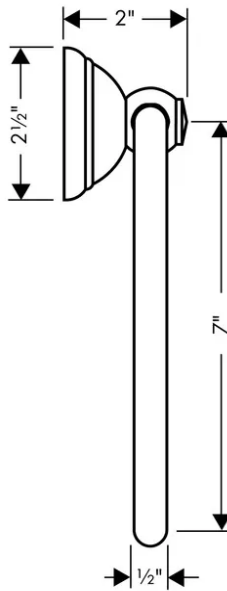

SPECIFICATION SHEET - bathroom accessories

BRAND:	hansgrohe	Product Photo:
ORIGIN:	Germany	
SERIES:	C bathroom accessories	
PRODUCT DESCRIPTION:	Towel ring	
MODEL No.	06095 000	
FINISH/COLOUR:	Chrome-plated	
DIMENSIONS:		
OPTIONAL MATCHING PARTS:		

Technical Informations:

REMINDER:	Do not use cleaners containing abrasive cleansers, ammonia, bleach, acids, waxes, alcohol, solvents or other products not recommended for chrome.
	All information is for reference only, installation shall always be based on the actual product delivered.