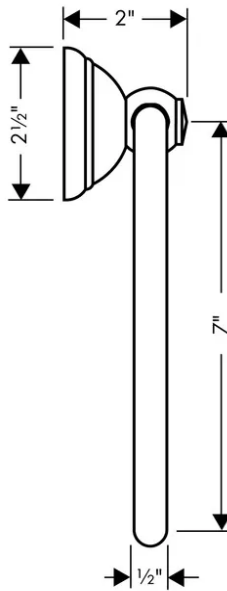

SPECIFICATION SHEET - fittings

BRAND:	hansgrohe	Product Photo:
ORIGIN:	Germany	
SERIES:	C bathroom accessories	
PRODUCT DESCRIPTION:	Towel ring	
MODEL No.	06095 000 / 06095 830 / 06095 920	
FINISH/COLOUR:	Chrome-plated/Polished nickel/Rubber bronze	
DIMENSIONS:		
OPTIONAL MATCHING PARTS:		

Technical Informations:

REMINDER:	Do not use cleaners containing abrasive cleansers, ammonia, bleach, acids, waxes, alcohol, solvents or other products not recommended for chrome.
	All information is for reference only, installation shall always be based on the actual product delivered.