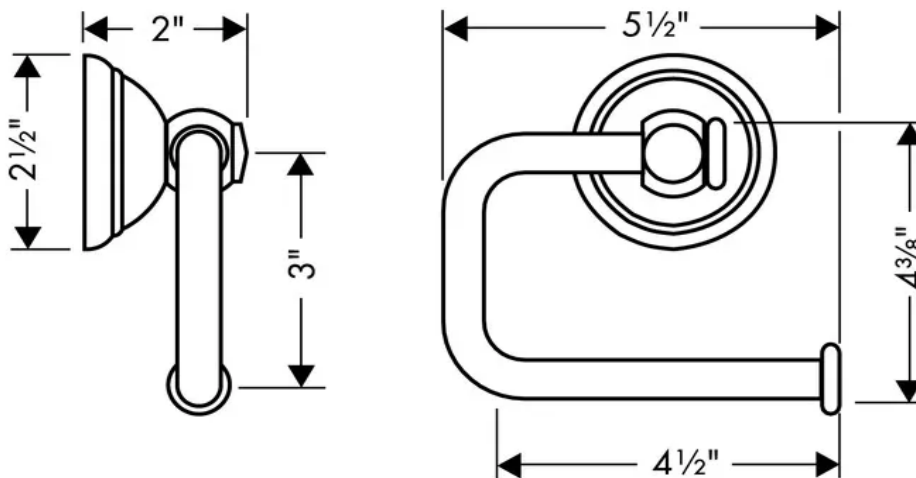

SPECIFICATION SHEET - bathroom accessories

BRAND:	hansgrohe	Product Photo:
ORIGIN:	Germany	
SERIES:	C bathroom accessories	
PRODUCT DESCRIPTION:	Roll holder	
MODEL No.	06093 920	
FINISH/COLOUR:	Rubbed Bronze	
DIMENSIONS:		
OPTIONAL MATCHING PARTS:		

Technical Informations:

REMINDER:	Do not use cleaners containing abrasive cleansers, ammonia, bleach, acids, waxes, alcohol, solvents or other products not recommended for chrome.
	All information is for reference only, installation shall always be based on the actual product delivered.