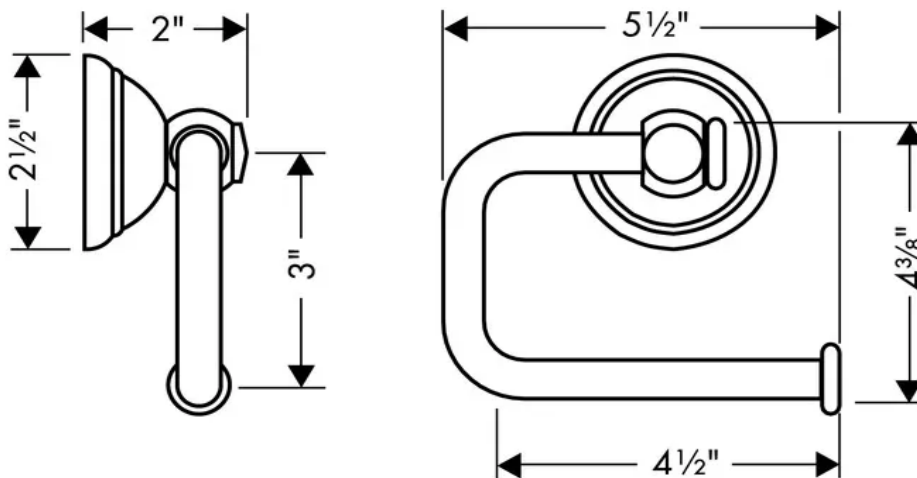

SPECIFICATION SHEET - bathroom accessories

BRAND:	hansgrohe	Product Photo:
ORIGIN:	Germany	
SERIES:	C bathroom accessories	
PRODUCT DESCRIPTION:	Roll holder	
MODEL No.	06093 830	
FINISH/COLOUR:	Polished Nickel	
DIMENSIONS:		
OPTIONAL MATCHING PARTS:		

Technical Informations:

REMINDER:	Do not use cleaners containing abrasive cleansers, ammonia, bleach, acids, waxes, alcohol, solvents or other products not recommended for chrome.
	All information is for reference only, installation shall always be based on the actual product delivered.