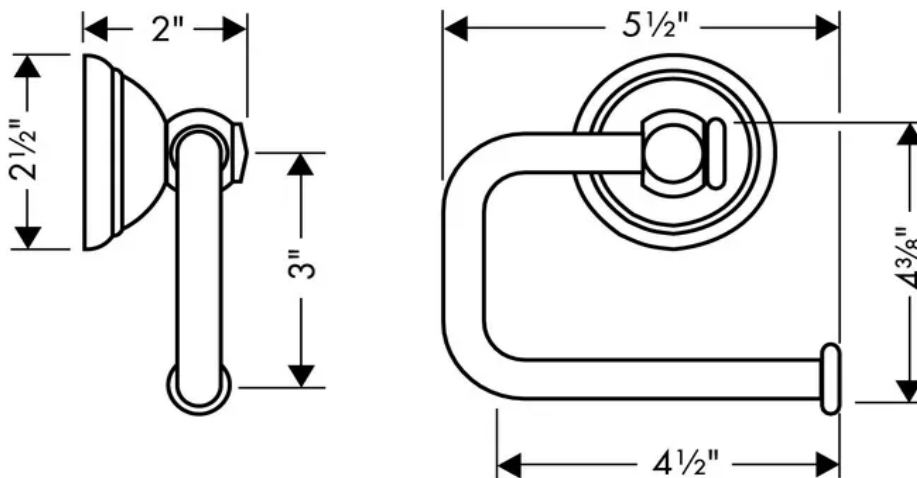

SPECIFICATION SHEET - fittings

BRAND:	hansgrohe	Product Photo:
ORIGIN:	Germany	
SERIES:	C bathroom accessories	
PRODUCT DESCRIPTION:	Roll holder	
MODEL No.	06093 000 / 06093 830 / 06093 920	
FINISH/COLOUR:	Chrome-plated/Polished nickel/Rubber bronze	
DIMENSIONS:		
OPTIONAL MATCHING PARTS:		

Technical Informations:

REMINDER:	Do not use cleaners containing abrasive cleansers, ammonia, bleach, acids, waxes, alcohol, solvents or other products not recommended for chrome.
	All information is for reference only, installation shall always be based on the actual product delivered.