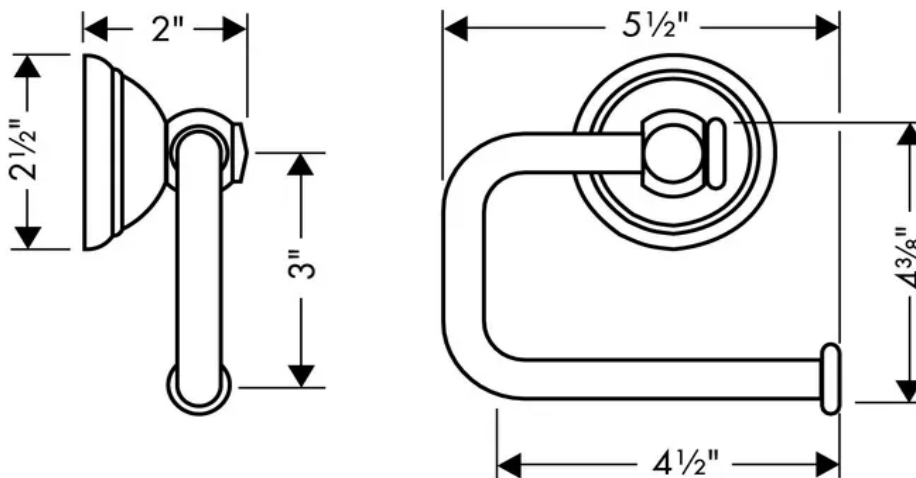

SPECIFICATION SHEET - bathroom accessories

BRAND:	hansgrohe	Product Photo:
ORIGIN:	Germany	
SERIES:	C bathroom accessories	
PRODUCT DESCRIPTION:	Roll holder	
MODEL No.	06093 000	
FINISH/COLOUR:	Chrome-plated	
DIMENSIONS:		
OPTIONAL MATCHING PARTS:		

Technical Informations:

REMINDER:	Do not use cleaners containing abrasive cleansers, ammonia, bleach, acids, waxes, alcohol, solvents or other products not recommended for chrome.
	All information is for reference only, installation shall always be based on the actual product delivered.