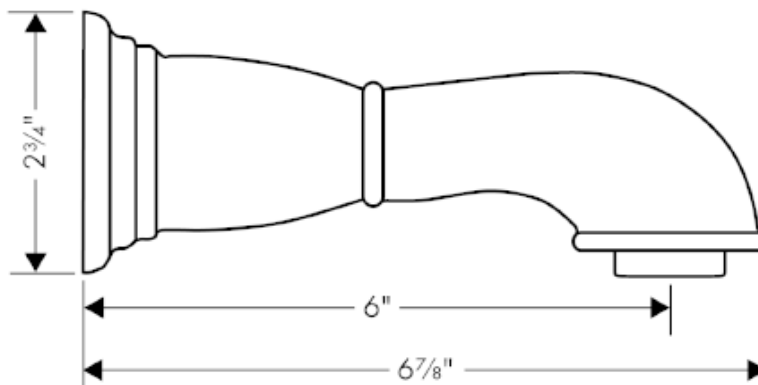

SPECIFICATION SHEET - fittings

BRAND:	hansgrohe	Product Photo:
ORIGIN:	Germany	
SERIES:	Swing C	
PRODUCT DESCRIPTION:	Bath Spout	
MODEL No.	06088 000	
FINISH/COLOUR:	Polished Chrome	
DIMENSIONS:		
OPTIONAL MATCHING PARTS:		

Technical Informations: Suitable for continous flow water heater

REMINDER:	Pipe flushing must be done before faucets are installed. Failure to do so voids the warranty.
	Do not use cleaners containing abrasive cleansers, ammonia, bleach, acids, waxes, alcohol, solvents or other products not recommended for chrome.
	All information is for reference only, installation shall always be based on the actual product delivered.