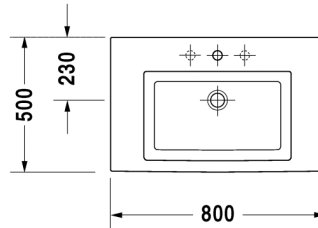

**Furniture washbasin # 049180..00 / 049180..30 / 049180..60**

|< 800 mm >|

2nd floor

Furniture washbasin	Dimension	Weight	Order number
with overflow, with tap platform, overflow clip chrome included **, Washbasin white, 800 mm Additional information ** For inner basin white only / For furniture and prices please see the furniture part / 2nd floor washbasins # 049112, 049180, 049160, 079040 "Not ground" in combination with 2nd floor vanity units or trim			
<b>Colors</b>			
00 White Alpin, 66 Stainless Steel Matt			
<b>Variant</b>			
800 mm ●	800 x 500 mm	22,000 kg	049180..00
800 mm ● ● ●	800 x 500 mm	22,000 kg	049180..30
800 mm ☒	800 x 500 mm	22,000 kg	049180..60
<b>Accessories</b>			
Space saving siphon	1 1/4" mm	0,400 kg	005013
<b>Fixing</b>			
Fixing	ø 10 x 140 mm	0,200 kg	695100

All drawings contain the necessary measurements which are subject to standard tolerances. They are stated in mm and are non-binding. Exact measurements, in particular for customised installation scenarios, can only be taken from the finished ceramic piece.