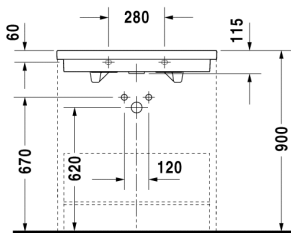

**Furniture washbasin # 049180..00 / 049180..30 / 049180..60**

|< 800 mm >|

2nd floor

Furniture washbasin	Dimension	Weight	Order number
with overflow, with tap platform, overflow clip chrome included **, Washbasin white, 800 mm Additional information ** For inner basin white only / For furniture and prices please see the furniture part / 2nd floor washbasins # 049112, 049180, 049160, 079040 "Not ground" in combination with 2nd floor vanity units or trim			
<b>Colors</b>			
00 White Alpin, 66 Stainless Steel Matt			
<b>Variant</b>			
800 mm ●	800 x 500 mm	22,000 kg	049180..00
800 mm ● ● ●	800 x 500 mm	22,000 kg	049180..30
800 mm ☒	800 x 500 mm	22,000 kg	049180..60
<b>Accessories</b>			
Space saving siphon	1 1/4" mm	0,400 kg	005013
<b>Fixing</b>			
Fixing	ø 10 x 140 mm	0,200 kg	695100

All drawings contain the necessary measurements which are subject to standard tolerances. They are stated in mm and are non-binding. Exact measurements, in particular for customised installation scenarios, can only be taken from the finished ceramic piece.