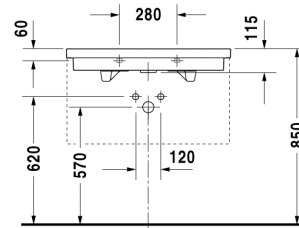

**Furniture washbasin # 049180..00 / 049180..30 / 049180..60**

|< 800 mm >|

2nd floor

Furniture washbasin	Dimension	Weight	Order number
with overflow, with tap platform, overflow clip chrome included **, Washbasin white, 800 mm Additional information ** For inner basin white only / For furniture and prices please see the furniture part / 2nd floor washbasins # 049112, 049180, 049160, 079040 "Not ground" in combination with 2nd floor vanity units or trim			
<b>Colors</b>			
00 White Alpin, 66 Stainless Steel Matt			
<b>Variant</b>			
800 mm ●	800 x 500 mm	22,000 kg	049180..00
800 mm ● ● ●	800 x 500 mm	22,000 kg	049180..30
800 mm ☒	800 x 500 mm	22,000 kg	049180..60
<b>Accessories</b>			
Space saving siphon	1 1/4" mm	0,400 kg	005013
<b>Fixing</b>			
Fixing	ø 10 x 140 mm	0,200 kg	695100

All drawings contain the necessary measurements which are subject to standard tolerances. They are stated in mm and are non-binding. Exact measurements, in particular for customised installation scenarios, can only be taken from the finished ceramic piece.