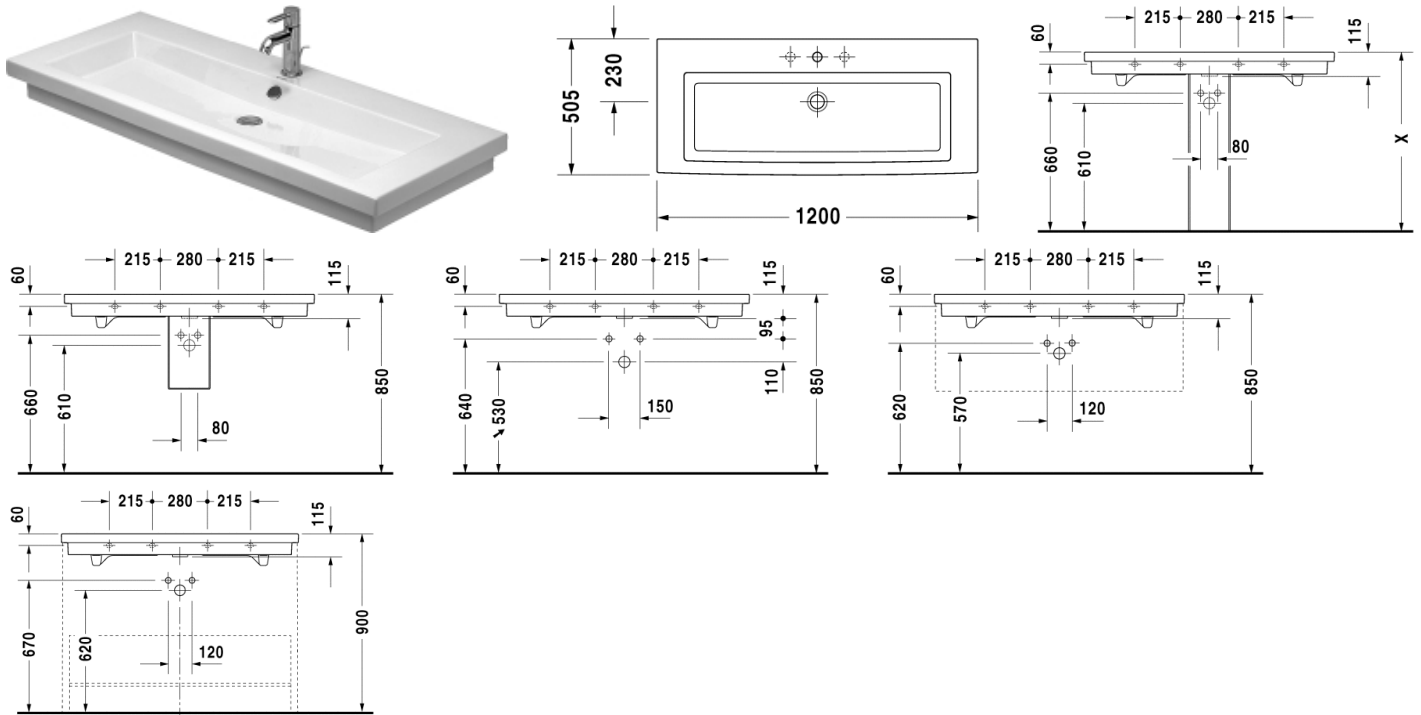

**Furniture washbasin # 049112..00 / 049112..30 / 049112..60**

|< 1200 mm >|

2nd floor

Furniture washbasin	Dimension	Weight	Order number
with overflow, with tap platform, overflow clip chrome included **, Washbasin white, 1200 mm Additional information ** For inner basin white only / For fixing the ceramic, 2 sets of washbasin fixations are required / 2nd floor washbasins # 049112, 049180, 049160, 079040 "Not ground" in combination with 2nd floor vanity units or trim / For furniture and prices please see the furniture part			
<b>Colors</b>			
00 White Alpin, 66 Stainless Steel Matt			
<b>Variant</b>			
1200 mm ●	1200 x 505 mm	36,500 kg	049112..00
1200 mm ●●●	1200 x 505 mm	36,500 kg	049112..30
1200 mm ☒	1200 x 505 mm	36,500 kg	049112..60
<b>Accessories</b>			
Space saving siphon	1 1/4" mm	0,400 kg	005013
<b>Fixing</b>			
Fixing	ø 10 x 140 mm	0,200 kg	695100

All drawings contain the necessary measurements which are subject to standard tolerances. They are stated in mm and are non-binding. Exact measurements, in particular for customised installation scenarios, can only be taken from the finished ceramic piece.