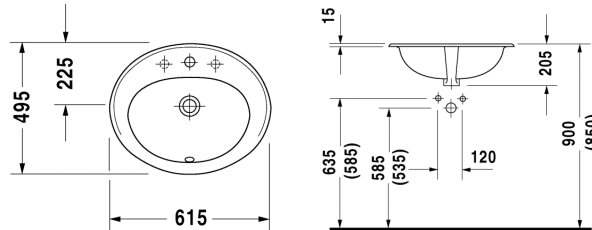

Vanity basin # 047262..00

|< 615 mm >|

Duraplus

Vanity basin	Dimension	Weight	Order number
countertop basin, with overflow, with tap platform, 615 mm			
Colors			
00 White Alpin, 47 Pergamon			
Variant			
615 mm ●●●	615 x 495 mm	9,800 kg	047262..00

All drawings contain the necessary measurements which are subject to standard tolerances. They are stated in mm and are non-binding. Exact measurements, in particular for customised installation scenarios, can only be taken from the finished ceramic piece.