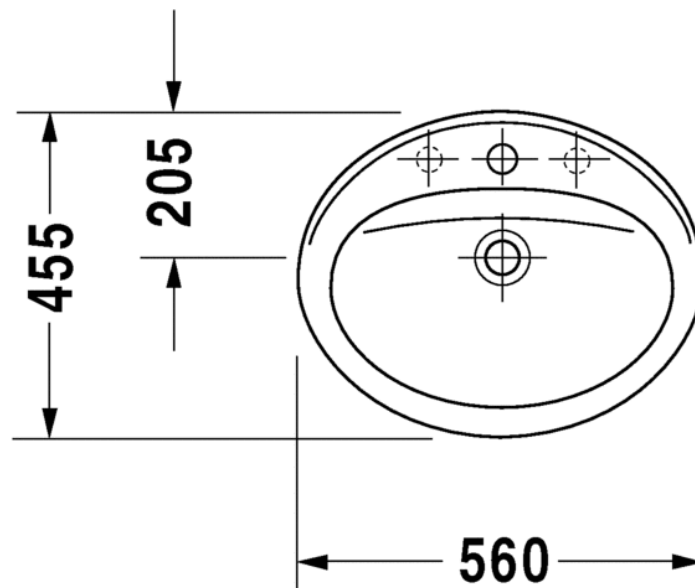

Flushing of pipe must be done before fittings are installed. Failure to do so voids the warranty.

Follow cleaning instructions and avoid using any harmful chemicals.

All information is for reference only. Installation shall always be based on the specs provided with actual delivered items.

For more info, visit www.kuysen.com