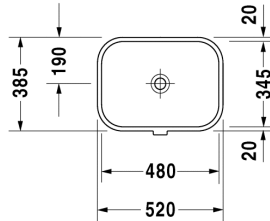

Vanity basin # 045748..00

|< 480 mm >|

Happy D.

| Vanity basin | Dimension | Weight | Order number |
|---|--------------|----------|--------------|
| undercounter basin, with overflow, without tap platform, fixings for installation in wooden consoles included, 480 mm Additional information * When using this siphon please observe outlet height from upper surface of finished floor to centre of outlet in accordance with the technical specification sheet / *** Required in conjunction with wall mounted tap fitting, vanity unit and/or consoles / Measurements of undercounter models represent interior measurements | | | |
| Colors | | | |
| 00 White Alpin | | | |
| Variant | | | |
| 480 mm ☒ | 480 x 345 mm | 8,000 kg | 045748..00 |
| Accessories | | | |
| Design Siphon | - | 1,500 kg | 005036 |
| Design angle valve | 1/2" mm | 0,500 kg | 003045 |
| Push-open waste | - | 0,350 kg | 005052 |
| Fixing | | | |
| Fixing Set | - | 0,200 kg | 005028 |

All drawings contain the necessary measurements which are subject to standard tolerances. They are stated in mm and are non-binding. Exact measurements, in particular for customised installation scenarios, can only be taken from the finished ceramic piece.