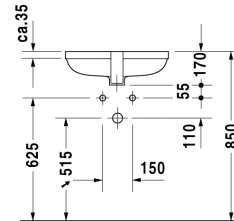

Vanity basin # 045748..00

|< 480 mm >|

Happy D.

| Vanity basin | Dimension | Weight | Order number |
|---|--------------|----------|--------------|
| undercounter basin, with overflow, without tap platform, fixings for installation in wooden consoles included, 480 mm Additional information * When using this siphon please observe outlet height from upper surface of finished floor to centre of outlet in accordance with the technical specification sheet / *** Required in conjunction with wall mounted tap fitting, vanity unit and/or consoles / Measurements of undercounter models represent interior measurements | | | |
| Colors | | | |
| 00 White Alpin | | | |
| Variant | | | |
| 480 mm ☒ | 480 x 345 mm | 8,000 kg | 045748..00 |
| Accessories | | | |
| Design Siphon | - | 1,500 kg | 005036 |
| Design angle valve | 1/2" mm | 0,500 kg | 003045 |
| Push-open waste | - | 0,350 kg | 005052 |
| Fixing | | | |
| Fixing Set | - | 0,200 kg | 005028 |

All drawings contain the necessary measurements which are subject to standard tolerances. They are stated in mm and are non-binding. Exact measurements, in particular for customised installation scenarios, can only be taken from the finished ceramic piece.