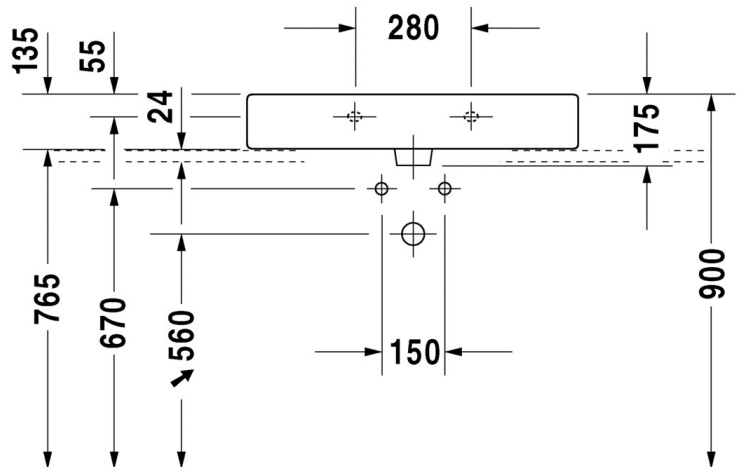

Flushing of pipe must be done before fittings are installed. Failure to do so voids the warranty.

Follow cleaning instructions and avoid using any harmful chemicals.

All information is for reference only. Installation shall always be based on the specs provided with actual delivered items.

For more info, visit www.kuysen.com