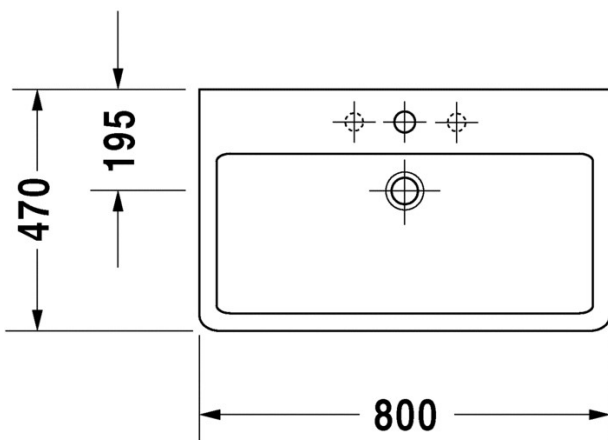

Flushing of pipe must be done before fittings are installed. Failure to do so voids the warranty.

Follow cleaning instructions and avoid using any harmful chemicals.

All information is for reference only. Installation shall always be based on the specs provided with actual delivered items.

For more info, visit www.kuysen.com