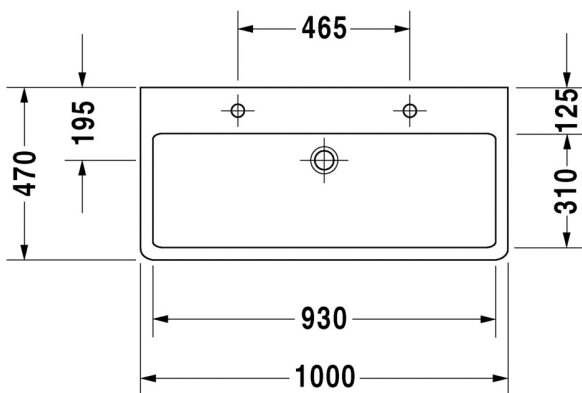

Brand : DURAVIT, Germany
 Name : Vero Furniture Washbasin
 Item Code : 045410.00261
 Designer : Duravit
 Color / Finish: White Alpin
 Dimensions : Overall (LxWxH in cm)
 100 x 47 x 13.5cm

Product info:

- With overflow
- With tap platform
- With 2 tap holes
- With WonderGliss

Add-ons:

- 2 x 695100.0000 fixing bolts

Flushing of pipe must be done before fittings are installed. Failure to do so voids the warranty.