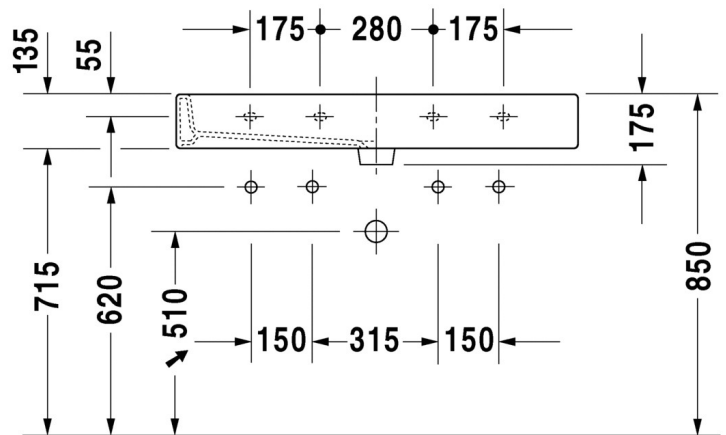

Brand : DURAVIT, Germany
 Name : Vero Furniture Washbasin
 Item Code : 045410.00261
 Designer : Duravit
 Color / Finish: White Alpin
 Dimensions : Overall (LxWxH in cm)
 100 x 47 x 13.5cm

Product info:

- With overflow
- With tap platform
- With 2 tap holes
- With WonderGliss

Add-ons:

- 2 x 695100.0000 fixing bolts

Flushing of pipe must be done before fittings are installed. Failure to do so voids the warranty.