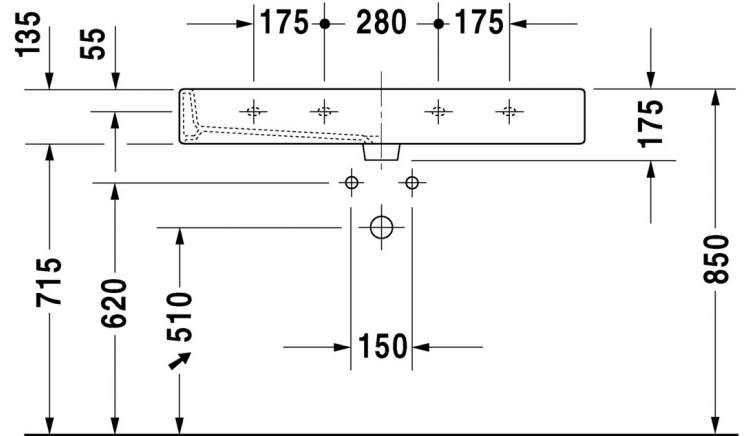

Brand : DURAVIT, Germany  
 Name : Vero Furniture Washbasin  
 Item Code : 045410.00001  
 Designer : Duravit  
 Color / Finish: White Alpin  
 Dimensions : Overall (LxWxH in cm)  
 100 x 47 x 13.5cm

Product info:

- With overflow
- With tap platform
- With WonderGliss

Add-ons:

- 2 x 695100.0000 fixing bolts

Flushing of pipe must be done before fittings are installed. Failure to do so voids the warranty.

Follow cleaning instructions and avoid using any harmful chemicals.