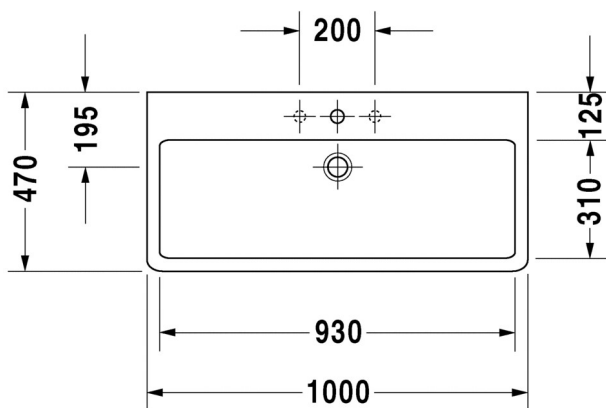

Flushing of pipe must be done before fittings are installed. Failure to do so voids the warranty.

Follow cleaning instructions and avoid using any harmful chemicals.

All information is for reference only. Installation shall always be based on the specs provided with actual delivered items.

For more info, visit www.kuysen.com