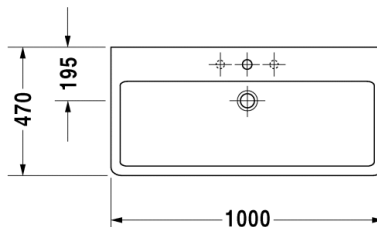

## Washbasin # 045410..00 / 045410..30 / 045410..60

|< 1000 mm >|

Vero

Washbasin	Dimension	Weight	Order number
with overflow, 1000 mm			
<b>Colors</b>			
00 White Alpin, 08 Black			
<b>Variant</b>			
1000 mm ●	1000 x 470 mm	26,400 kg	045410..00
1000 mm ●●●	1000 x 470 mm	26,400 kg	045410..30
1000 mm ☒	1000 x 470 mm	26,400 kg	045410..60
<b>Accessories</b>			
Metal console	-	3,000 kg	003067
Design Siphon	-	1,500 kg	005036
Design angle valve	1/2" mm	0,500 kg	003045
Pop-up basin waste	-	0,500 kg	005031
Towel rail	-	0,540 kg	003039
<b>Fixing</b>			
Fixing	ø 10 x 140 mm	0,200 kg	695100

All drawings contain the necessary measurements which are subject to standard tolerances. They are stated in mm and are non-binding. Exact measurements, in particular for customised installation scenarios, can only be taken from the finished ceramic piece.