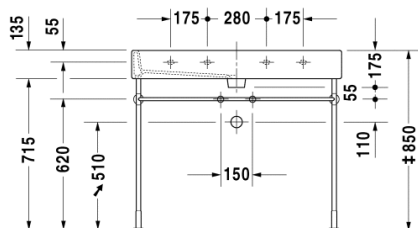

## Washbasin # 045410..00 / 045410..30 / 045410..60

|< 1000 mm >|

Vero

Washbasin	Dimension	Weight	Order number
with overflow, 1000 mm			
<b>Colors</b>			
00 White Alpin, 08 Black			
<b>Variant</b>			
1000 mm ●	1000 x 470 mm	26,400 kg	045410..00
1000 mm ●●●	1000 x 470 mm	26,400 kg	045410..30
1000 mm ☒	1000 x 470 mm	26,400 kg	045410..60
<b>Accessories</b>			
Metal console	-	3,000 kg	003067
Design Siphon	-	1,500 kg	005036
Design angle valve	1/2" mm	0,500 kg	003045
Pop-up basin waste	-	0,500 kg	005031
Towel rail	-	0,540 kg	003039
<b>Fixing</b>			
Fixing	ø 10 x 140 mm	0,200 kg	695100

All drawings contain the necessary measurements which are subject to standard tolerances. They are stated in mm and are non-binding. Exact measurements, in particular for customised installation scenarios, can only be taken from the finished ceramic piece.