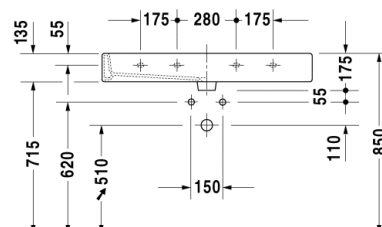

## Washbasin # 045410..00 / 045410..30 / 045410..60

|< 1000 mm >|

Vero

Washbasin	Dimension	Weight	Order number
with overflow, 1000 mm			
<b>Colors</b>			
00 White Alpin, 08 Black			
<b>Variant</b>			
1000 mm ●	1000 x 470 mm	26,400 kg	045410..00
1000 mm ●●●	1000 x 470 mm	26,400 kg	045410..30
1000 mm ☒	1000 x 470 mm	26,400 kg	045410..60
<b>Accessories</b>			
Metal console	-	3,000 kg	003067
Design Siphon	-	1,500 kg	005036
Design angle valve	1/2" mm	0,500 kg	003045
Pop-up basin waste	-	0,500 kg	005031
Towel rail	-	0,540 kg	003039
<b>Fixing</b>			
Fixing	ø 10 x 140 mm	0,200 kg	695100

All drawings contain the necessary measurements which are subject to standard tolerances. They are stated in mm and are non-binding. Exact measurements, in particular for customised installation scenarios, can only be taken from the finished ceramic piece.