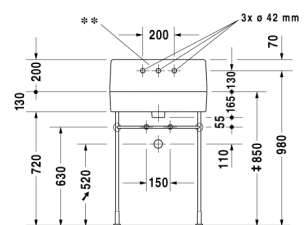

**Washbasin # 045360..00**

| < 600 mm > |

Vero

Washbasin	Dimension	Weight	Order number
with overflow, with back panel, for wall tap, 600 mm Additional information taps: Hansgrohe Axor Citterio 39313xxx und Axor Citterio 39315xxx, Axor Montreux 16532xxx, Axor Uno 38043xxx, installation set # 96142000, basic set # 10303180			
<b>Colors</b>			
00 White Alpin			
<b>Variant</b>			
600 mm ●●●	600 x 470 mm	19,200 kg	045360..00
<b>Accessories</b>			
Metal console	-	2,800 kg	003063
Design Siphon	-	1,500 kg	005036
Design angle valve	1/2" mm	0,500 kg	003045
Pop-up basin waste	-	0,500 kg	005031
<b>Fixing</b>			
Fixing hooks	-	0,300 kg	005000

All drawings contain the necessary measurements which are subject to standard tolerances. They are stated in mm and are non-binding. Exact measurements, in particular for customised installation scenarios, can only be taken from the finished ceramic piece.