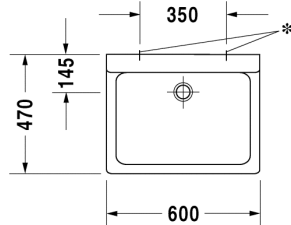

**Washbasin # 045360..00**

| < 600 mm > |

Vero

Washbasin	Dimension	Weight	Order number
with overflow, with back panel, for wall tap, 600 mm Additional information taps: Hansgrohe Axor Citterio 39313xxx und Axor Citterio 39315xxx, Axor Montreux 16532xxx, Axor Uno 38043xxx, installation set # 96142000, basic set # 10303180			
<b>Colors</b>			
00 White Alpin			
<b>Variant</b>			
600 mm ●●●	600 x 470 mm	19,200 kg	045360..00
<b>Accessories</b>			
Metal console	-	2,800 kg	003063
Design Siphon	-	1,500 kg	005036
Design angle valve	1/2" mm	0,500 kg	003045
Pop-up basin waste	-	0,500 kg	005031
<b>Fixing</b>			
Fixing hooks	-	0,300 kg	005000

All drawings contain the necessary measurements which are subject to standard tolerances. They are stated in mm and are non-binding. Exact measurements, in particular for customised installation scenarios, can only be taken from the finished ceramic piece.