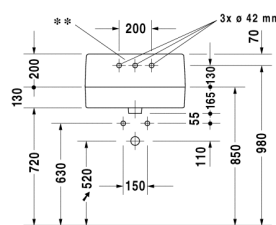

**Washbasin # 045360..00**

| < 600 mm > |

Vero

Washbasin	Dimension	Weight	Order number
with overflow, with back panel, for wall tap, 600 mm Additional information taps: Hansgrohe Axor Citterio 39313xxx und Axor Citterio 39315xxx, Axor Montreux 16532xxx, Axor Uno 38043xxx, installation set # 96142000, basic set # 10303180			
<b>Colors</b>			
00 White Alpin			
<b>Variant</b>			
600 mm ●●●	600 x 470 mm	19,200 kg	045360..00
<b>Accessories</b>			
Metal console	-	2,800 kg	003063
Design Siphon	-	1,500 kg	005036
Design angle valve	1/2" mm	0,500 kg	003045
Pop-up basin waste	-	0,500 kg	005031
<b>Fixing</b>			
Fixing hooks	-	0,300 kg	005000

All drawings contain the necessary measurements which are subject to standard tolerances. They are stated in mm and are non-binding. Exact measurements, in particular for customised installation scenarios, can only be taken from the finished ceramic piece.