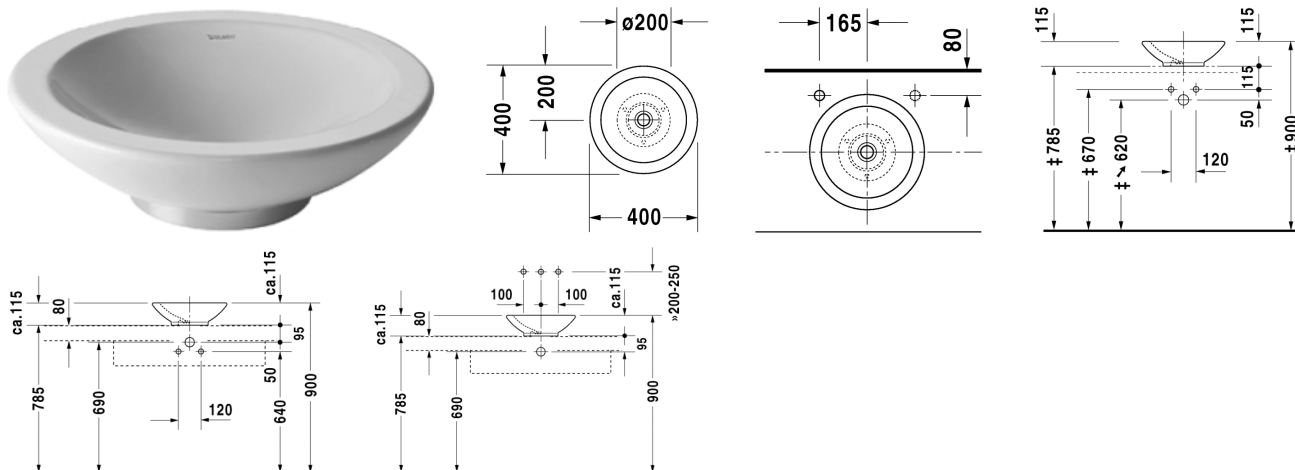

**Washbowl # 045140..00**

|< 400 mm >|

**Bagnella**

Washbowl	Dimension	Weight	Order number
without overflow, without tap platform, chrome ring included, fixings included, 400 mm			
<b>Colors</b>			
00 White Alpin			
<b>Variant</b>			
400 mm ☒	Ø 400 mm	8,000 kg	045140..00
<b>Accessories</b>			
Slotted waste	50 mm	0,300 kg	005024

All drawings contain the necessary measurements which are subject to standard tolerances. They are stated in mm and are non-binding. Exact measurements, in particular for customised installation scenarios, can only be taken from the finished ceramic piece.