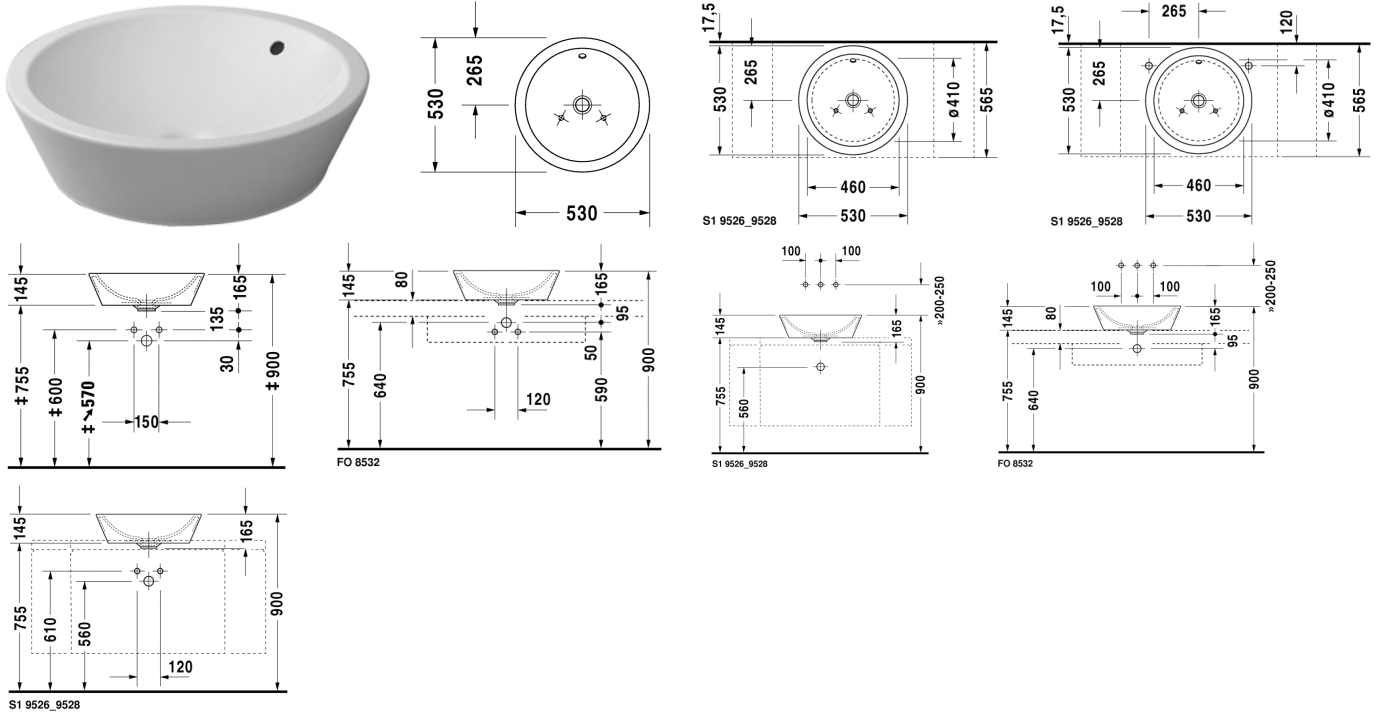

Washbowl # 044753..00

< 530 mm >

Starck 1

Washbowl	Dimension	Weight	Order number
with overflow, without tap platform, overflow clip chrome included, fixings included, 530 mm			
Colors			
00 White Alpin			
Variant			
530 mm ☒	Ø 530 mm	12,500 kg	044753..00
Accessories			
Pop-up basin waste	-	0,500 kg	005031
Pop-up basin waste	-	0,500 kg	005051
Design Siphon	-	1,500 kg	005036
Design angle valve	1/2" mm	0,500 kg	003045

All drawings contain the necessary measurements which are subject to standard tolerances. They are stated in mm and are non-binding. Exact measurements, in particular for customised installation scenarios, can only be taken from the finished ceramic piece.