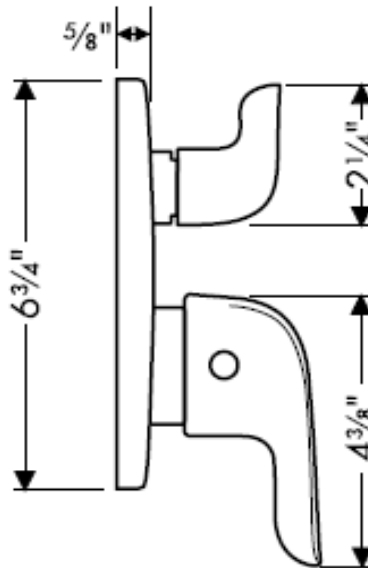

SPECIFICATION SHEET - fittings

BRAND:	hansgrohe	Product Photo:
ORIGIN:	Germany	
SERIES:	Solaris	
PRODUCT DESCRIPTION:	Trim set for thermostatic with volume control & diverter • Flow rate: 22 l./min. at 3 bar • Flow pressure; 1~5 bar (15~70 psi)	
MODEL No.	04226 000	
FINISH/COLOUR:	Chrome-plated	
DIMENSIONS:		
OPTIONAL MATCHING PARTS:	01850181 iBox	

Technical Informations: Suitable for continous flow water heater

REMINDER:	Pipe flushing must be done before faucets are installed. Failure to do so voids the warranty.
	Do not use cleaners containing abrasive cleansers, ammonia, bleach, acids, waxes, alcohol, solvents or other products not recommended for chrome.
	All information is for reference only, installation shall always be based on the actual product delivered.