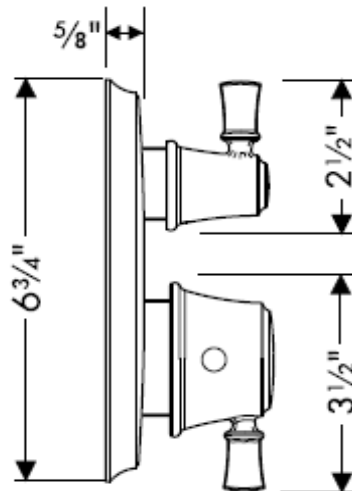

SPECIFICATION SHEET - fittings

BRAND:	hansgrohe	Product Photo:
ORIGIN:	Germany	
SERIES:	Swing C	
PRODUCT DESCRIPTION:	Trim set for thermostatic with volume control & diverter • Flow rate: 22 l./min. at 3 bar • Flow pressure; 1~5 bar (15~70 psi)	
MODEL No.	04221 000	
FINISH/COLOUR:	Polished Chrome	
DIMENSIONS:		
OPTIONAL MATCHING PARTS:	01850181 iBox	

Technical Informations: Suitable for continous flow water heater

REMINDER: Pipe flushing must be done before faucets are installed. Failure to do so voids the warranty.
Do not use cleaners containing abrasive cleansers, ammonia, bleach, acids, waxes, alcohol, solvents or other products not recommended for chrome.
All information is for reference only, installation shall always be based on the actual product delivered.