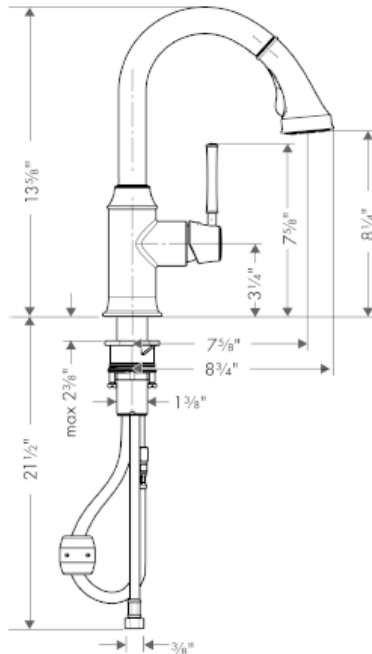

SPECIFICATION SHEET - fittings

BRAND:	hansgrohe	Product Photo:
ORIGIN:	Germany	
SERIES:	Sink Mixers	
PRODUCT DESCRIPTION:	Allegra Talis C Single lever kitchen mixer with pull-out dual sprays - Flow rate: 10 l./min. at 3 bar - Flow pressure; 1~5 bar (15~70 psi)	
MODEL No.	04216 920	
FINISH/COLOUR:	Rubbed Bronze	
DIMENSIONS:		
OPTIONAL MATCHING PARTS:	2x Angle valve 1/2"x 9/16"	

Technical Informations: Suitable for continous flow water heater

REMINDER:	Pipe flushing must be done before faucets are installed. Failure to do so voids the warranty. Do not use cleaners containing abrasive cleansers, ammonia, bleach, acids, waxes, alcohol, solvents or other products not recommended for chrome. All information is for reference only, installation shall always be based on the actual product delivered.