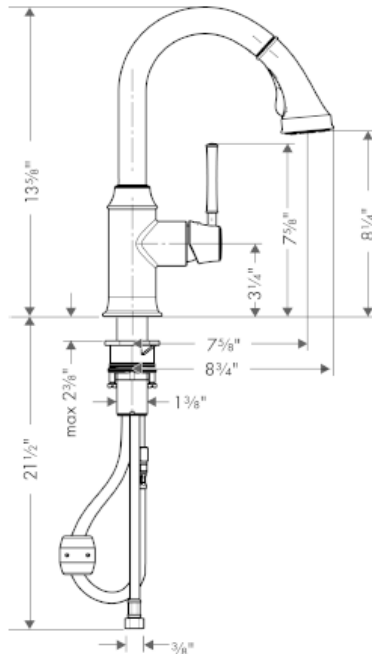

SPECIFICATION SHEET - fittings

BRAND:	hansgrohe	Product Photo:
ORIGIN:	Germany	
SERIES:	Sink Mixers	
PRODUCT DESCRIPTION:	Allegra Talis C Single lever kitchen mixer with pull-out dual sprays • Flow rate: 10 l./min. at 3 bar • Flow pressure; 1~5 bar (15~70 psi)	
MODEL No.	04216 800	
FINISH/COLOUR:	Steel Optik	
DIMENSIONS:		
OPTIONAL MATCHING PARTS:	2x Angle valve 1/2"x 9/16"	

Technical Informations: Suitable for continous flow water heater

REMINDER:	Pipe flushing must be done before faucets are installed. Failure to do so voids the warranty. Do not use cleaners containing abrasive cleansers, ammonia, bleach, acids, waxes, alcohol, solvents or other products not recommended for chrome. All information is for reference only, installation shall always be based on the actual product delivered.