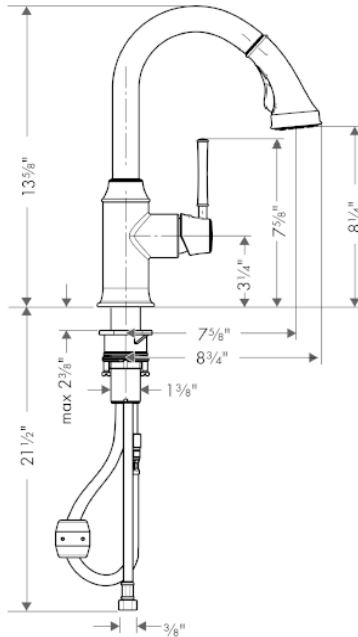

SPECIFICATION SHEET - fittings

BRAND:	hansgrohe	Product Photo:
ORIGIN:	Germany	
SERIES:	Sink Mixers	
PRODUCT DESCRIPTION:	Allegra Talis C single lever kitchen mixer with pull-out dual sprays • Flow rate: 10 l./min. at 3 bar • Flow pressure; 1~5 bar (15~70 psi)	
MODEL No.	04216 000	
FINISH/COLOUR:	Chrome-plated	
DIMENSIONS:		
OPTIONAL MATCHING PARTS:	2x Angle valve 1/2"x 9/16"	

Technical Informations: Suitable for continous flow water heater

REMINDER:	Pipe flushing must be done before faucets are installed. Failure to do so voids the warranty. Do not use cleaners containing abrasive cleansers, ammonia, bleach, acids, waxes, alcohol, solvents or other products not recommended for chrome. All information is for reference only, installation shall always be based on the actual product delivered.