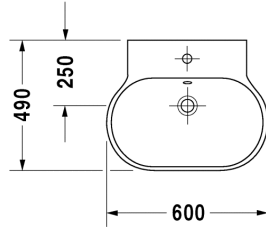

**Washbasin # 041960..00**

|< 600 mm >|

Bathroom\_Foster

Washbasin	Dimension	Weight	Order number
with overflow, with tap platform, 600 mm			
<b>Colors</b>			
00 White Alpin			
<b>Variant</b>			
600 mm ○ ● ○	600 x 490 mm	15,000 kg	041960..00
<b>Accessories</b>			
Pedestal	155 x 255 mm	12,300 kg	086398
Siphon cover	160 x 325 mm	5,000 kg	086397
<b>Fixing</b>			
Fixing	∅ 10 x 140 mm	0,200 kg	695100

All drawings contain the necessary measurements which are subject to standard tolerances. They are stated in mm and are non-binding. Exact measurements, in particular for customised installation scenarios, can only be taken from the finished ceramic piece.