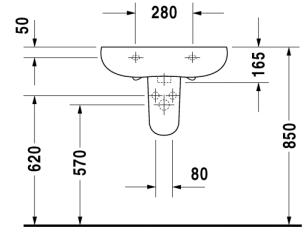

**Washbasin # 041960..00**

|< 600 mm >|

Bathroom\_Foster

Washbasin	Dimension	Weight	Order number
with overflow, with tap platform, 600 mm			
<b>Colors</b>			
00 White Alpin			
<b>Variant</b>			
600 mm ○ ● ○	600 x 490 mm	15,000 kg	041960..00
<b>Accessories</b>			
Pedestal	155 x 255 mm	12,300 kg	086398
Siphon cover	160 x 325 mm	5,000 kg	086397
<b>Fixing</b>			
Fixing	∅ 10 x 140 mm	0,200 kg	695100

All drawings contain the necessary measurements which are subject to standard tolerances. They are stated in mm and are non-binding. Exact measurements, in particular for customised installation scenarios, can only be taken from the finished ceramic piece.