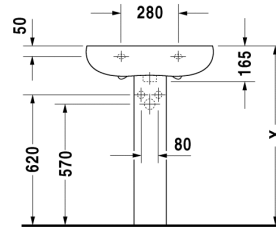

**Washbasin # 041960..00**

|< 600 mm >|

Bathroom\_Foster

Washbasin	Dimension	Weight	Order number
with overflow, with tap platform, 600 mm			
<b>Colors</b>			
00 White Alpin			
<b>Variant</b>			
600 mm ○ ● ○	600 x 490 mm	15,000 kg	041960..00
<b>Accessories</b>			
Pedestal	155 x 255 mm	12,300 kg	086398
Siphon cover	160 x 325 mm	5,000 kg	086397
<b>Fixing</b>			
Fixing	∅ 10 x 140 mm	0,200 kg	695100

All drawings contain the necessary measurements which are subject to standard tolerances. They are stated in mm and are non-binding. Exact measurements, in particular for customised installation scenarios, can only be taken from the finished ceramic piece.