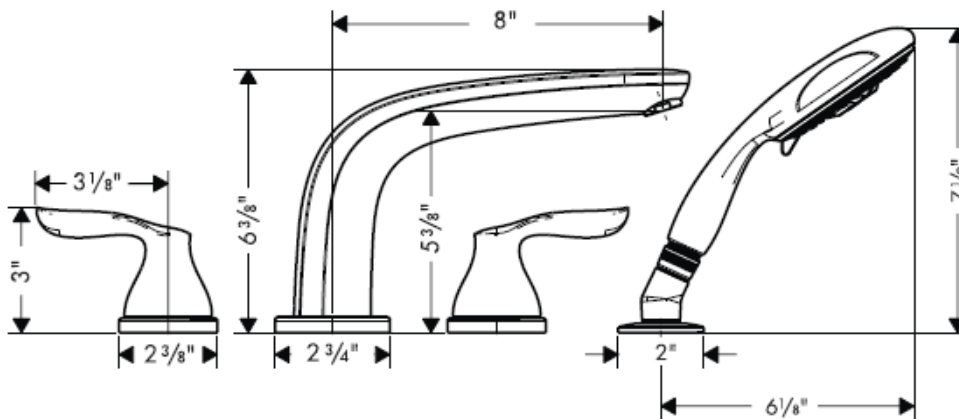

SPECIFICATION SHEET - fittings

BRAND:	hansgrohe	Product Photo:
ORIGIN:	Germany	
SERIES:	Solaris	
PRODUCT DESCRIPTION:	Trim set for rim mounted 4-hole tub mixer with extractable handshower	
MODEL No.	04171 000	
FINISH/COLOUR:	Chrome-plated	
DIMENSIONS:		
OPTIONAL MATCHING PARTS:	06646000 rough-in for 4-hole tub mixer	

Technical Informations: Suitable for continous flow water heater

REMINDER:	Pipe flushing must be done before faucets are installed. Failure to do so voids the warranty.
	Do not use cleaners containing abrasive cleansers, ammonia, bleach, acids, waxes, alcohol, solvents or other products not recommended for chrome.
	All information is for reference only, installation shall always be based on the actual product delivered.