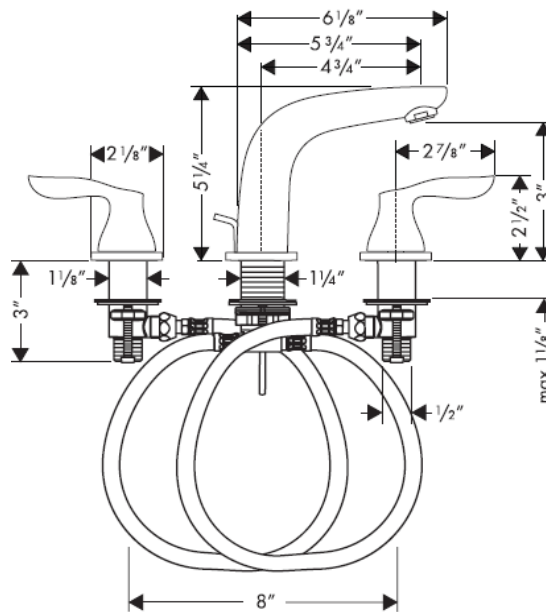

SPECIFICATION SHEET - fittings

BRAND:	hansgrohe	Product Photo:
ORIGIN:	Germany	
SERIES:	Solaris	
PRODUCT DESCRIPTION:	3-hole 2 lever handles widespread basin faucet with pop-up assembly • Flow rate: 5.5 l./min. at 3 bar • Flow pressure; 1~5 bar (15~70 psi)	
MODEL No.	04169 000	
FINISH/COLOUR:	Chrome-plated	
DIMENSIONS:		
OPTIONAL MATCHING PARTS:	2x angle valve 1/2"x1/2" 2x Flexible hose 9/16" x1/2"x12" 1x basin waste trap	

Technical Informations: Suitable for continous flow water heater

REMINDER:	Pipe flushing must be done before faucets are installed. Failure to do so voids the warranty. Do not use cleaners containing abrasive cleansers, ammonia, bleach, acids, waxes, alcohol, solvents or other products not recommended for chrome. All information is for reference only, installation shall always be based on the actual product delivered.