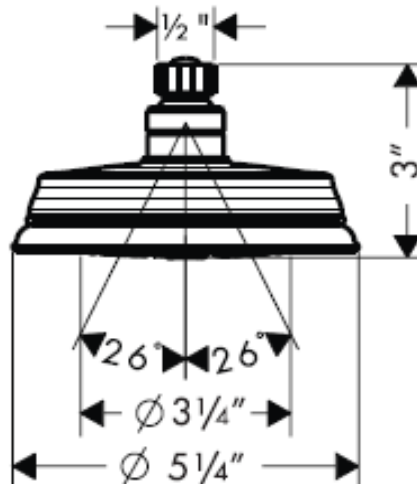

SPECIFICATION SHEET - fittings

BRAND:	hansgrohe	Product Photo:
ORIGIN:	Germany	
SERIES:	Swing C	
PRODUCT DESCRIPTION:	Croma C100 Overhead shower	
MODEL No.	04080 920	
FINISH/COLOUR:	Rubber Bronze	
DIMENSIONS:		
OPTIONAL MATCHING PARTS:	27411923 Shower arm	

Technical Informations: Suitable for continous flow water heater

REMINDER:	Pipe flushing must be done before faucets are installed. Failure to do so voids the warranty.
	Do not use cleaners containing abrasive cleansers, ammonia, bleach, acids, waxes, alcohol, solvents or other products not recommended for chrome.
	All information is for reference only, installation shall always be based on the actual product delivered.