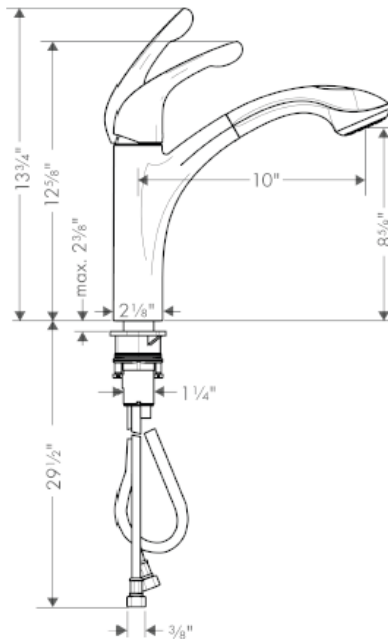

SPECIFICATION SHEET - fittings

BRAND:	hansgrohe	Product Photo:
ORIGIN:	Germany	
SERIES:	Sink Mixers	
PRODUCT DESCRIPTION:	Allegra E single lever kitchen mixer with pull-out dual sprays • Flow rate: 10 l./min. at 3 bar • Flow pressure; 1~5 bar (15~70 psi)	
MODEL No.	04076 000	
FINISH/COLOUR:	Chrome-plated	
DIMENSIONS:		
OPTIONAL MATCHING PARTS:	2x Angle valve 1/2"x 9/16"	

Technical Informations: Suitable for continous flow water heater

REMINDER:	Pipe flushing must be done before faucets are installed. Failure to do so voids the warranty.
	Do not use cleaners containing abrasive cleansers, ammonia, bleach, acids, waxes, alcohol, solvents or other products not recommended for chrome.
	All information is for reference only, installation shall always be based on the actual product delivered.