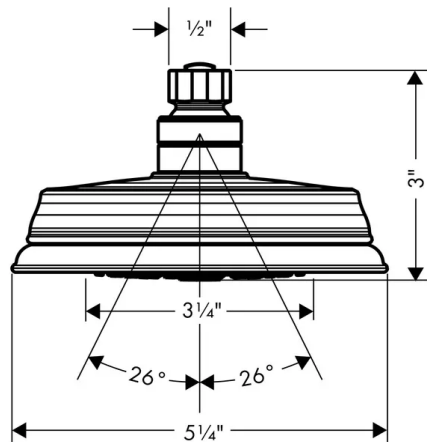

SPECIFICATION SHEET - fittings

BRAND:	hansgrohe	Product Photo:
ORIGIN:	Germany	
SERIES:	Metris C	
PRODUCT DESCRIPTION:	Croma C100 overhead shower	
MODEL No.	04070 920	
FINISH/COLOUR:	Rubbed Bronze	
DIMENSIONS:		
OPTIONAL MATCHING PARTS:		

Technical Informations: Suitable for continous flow water heater

REMINDER:	Pipe flushing must be done before faucets are installed. Failure to do so voids the warranty.
	Do not use cleaners containing abrasive cleansers, ammonia, bleach, acids, waxes, alcohol, solvents or other products not recommended for chrome.
	All information is for reference only, installation shall always be based on the actual product delivered.