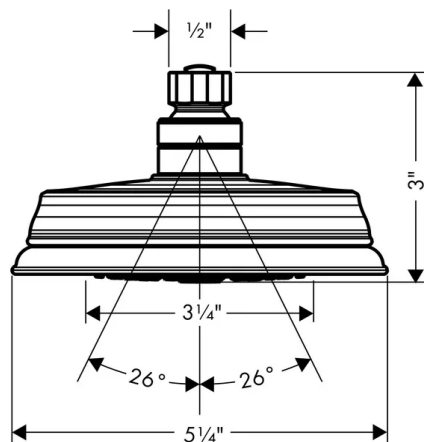

SPECIFICATION SHEET - fittings

BRAND:	hansgrohe	Product Photo:
ORIGIN:	Germany	
SERIES:	Metris C	
PRODUCT DESCRIPTION:	Croma C100 overhead shower	
MODEL No.	04070 830	
FINISH/COLOUR:	Polished Nickel	
DIMENSIONS:		
OPTIONAL MATCHING PARTS:		

Technical Informations: Suitable for continous flow water heater

REMINDER:	Pipe flushing must be done before faucets are installed. Failure to do so voids the warranty.
	Do not use cleaners containing abrasive cleansers, ammonia, bleach, acids, waxes, alcohol, solvents or other products not recommended for chrome.
	All information is for reference only, installation shall always be based on the actual product delivered.