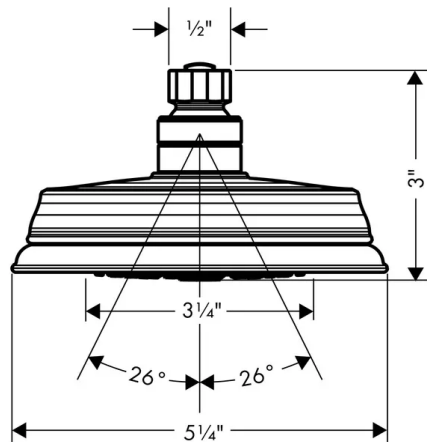

SPECIFICATION SHEET - fittings

BRAND:	hansgrohe	Product Photo:
ORIGIN:	Germany	
SERIES:	Metris C	
PRODUCT DESCRIPTION:	Croma C100 overhead shower	
MODEL No.	04070 820	
FINISH/COLOUR:	Brushed Nickel	
DIMENSIONS:		
OPTIONAL MATCHING PARTS:		

Technical Informations: Suitable for continous flow water heater

REMINDER:	Pipe flushing must be done before faucets are installed. Failure to do so voids the warranty.
	Do not use cleaners containing abrasive cleansers, ammonia, bleach, acids, waxes, alcohol, solvents or other products not recommended for chrome.
	All information is for reference only, installation shall always be based on the actual product delivered.