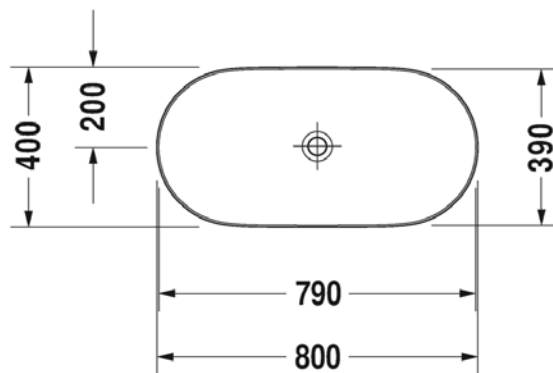

Flushing of pipe must be done before fittings are installed. Failure to do so voids the warranty.

Follow cleaning instructions and avoid using any harmful chemicals.

All information is for reference only. Installation shall always be based on the specs provided with actual delivered items.

For more info, visit www.kuysen.com