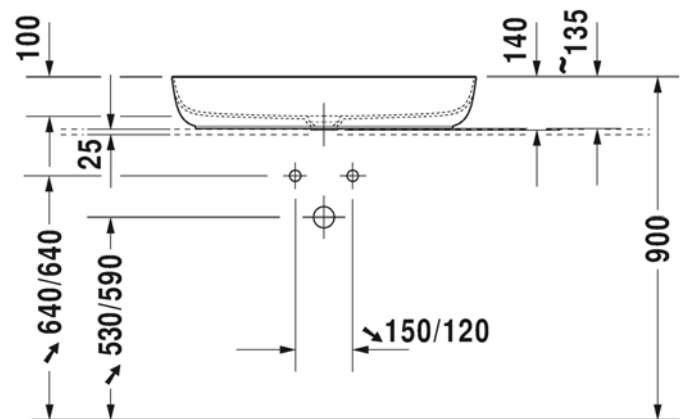

Brand : DURAVIT, Germany
 Name : LUV Washbowl (Ground)
 Item Code : 037980.2300
 Designer : Cecilie Manz
 Color / Finish: White bowl, Grey exterior
 Dimensions : Overall (LxWxH in cm)
 80 x 40 x 13.5cm

Product info:

- without overflow
- without tap platform
- ceramic covered slotted waste included
- fixings included

Flushing of pipe must be done before fittings are installed. Failure to do so voids the warranty.