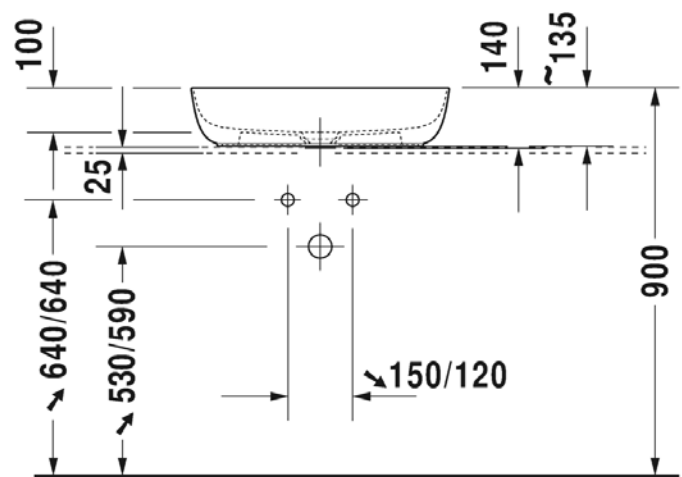

Brand : DURAVIT, Germany  
 Name : LUV Washbowl  
 Item Code : 037960.2300  
 Designer : Cecilie Manz  
 Color / Finish: White bowl, Grey exterior  
 Dimensions : Overall (LxWxH in cm)  
 60 x 40 x 13.5cm

Product info:

- without overflow
- without tap platform
- ceramic covered slotted waste included
- fixings included

Flushing of pipe must be done before fittings are installed. Failure to do so voids the warranty.