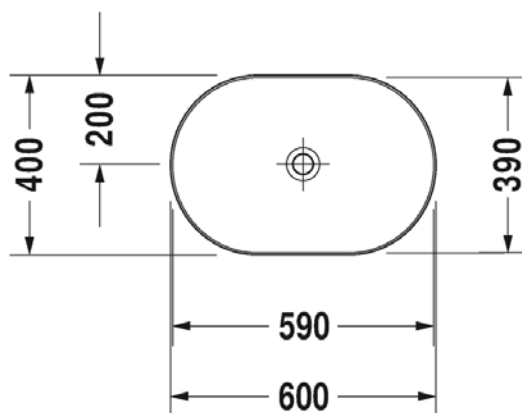

Flushing of pipe must be done before fittings are installed. Failure to do so voids the warranty.

Follow cleaning instructions and avoid using any harmful chemicals.

All information is for reference only. Installation shall always be based on the specs provided with actual delivered items.

For more info, visit www.kuysen.com