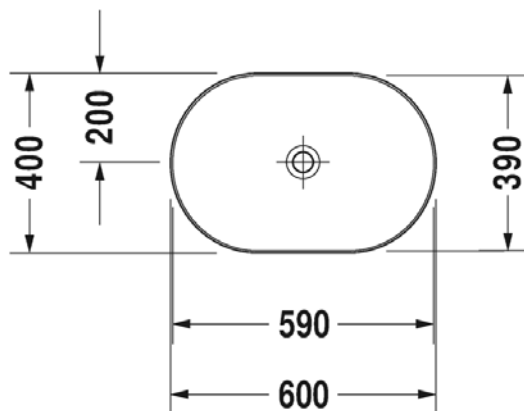

Flushing of pipe must be done before fittings are installed. Failure to do so voids the warranty.

Follow cleaning instructions and avoid using any harmful chemicals.

All information is for reference only. Installation shall always be based on the specs provided with actual delivered items.

For more info, visit www.kuysen.com