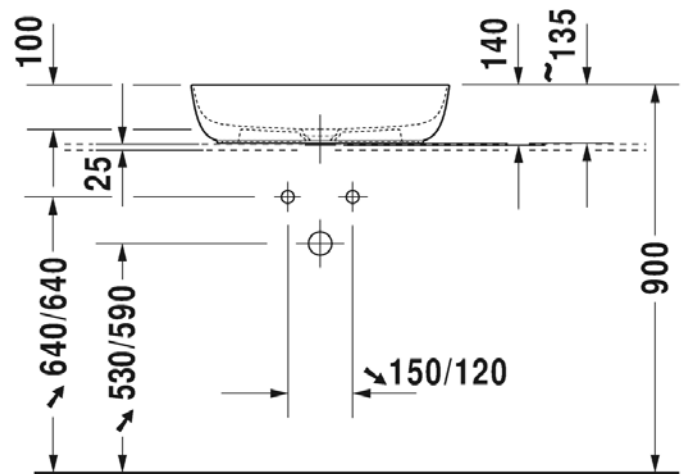

Brand : DURAVIT, Germany  
 Name : LUV Washbowl  
 Item Code : 037960.2100  
 Designer : Cecilie Manz  
 Color / Finish: White bowl, Sand exterior  
 Dimensions : Overall (LxWxH in cm)  
 60 x 40 x 13.5cm

**Product info:**

- without overflow
- without tap platform
- ceramic covered slotted waste included
- fixings included

Flushing of pipe must be done before fittings are installed. Failure to do so voids the warranty.