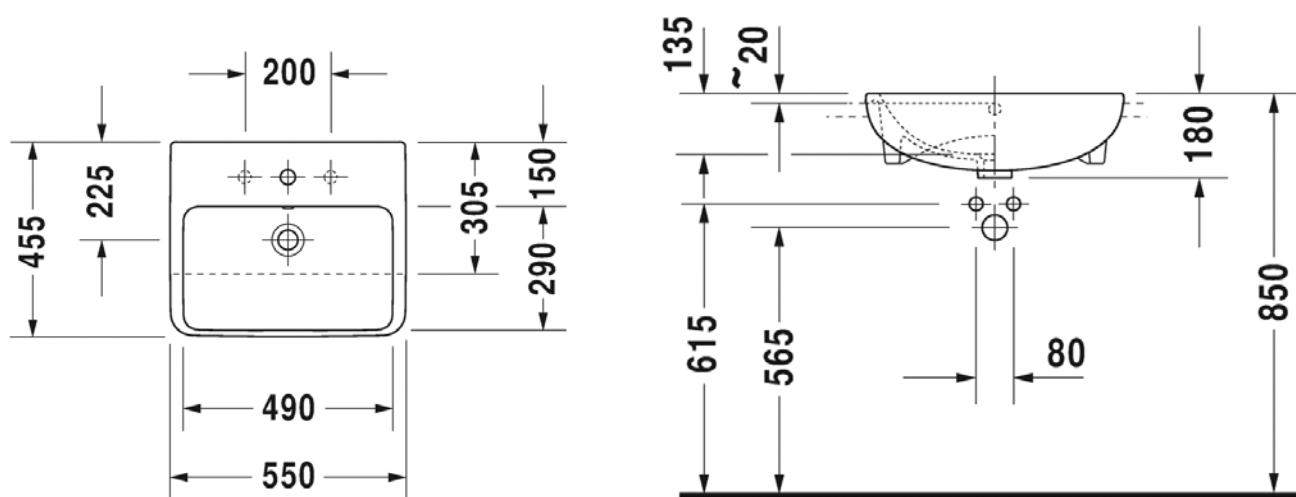

Flushing of pipe must be done before fittings are installed. Failure to do so voids the warranty.

Follow cleaning instructions and avoid using any harmful chemicals.

All information is for reference only. Installation shall always be based on the specs provided with actual delivered items.

For more info, visit www.kuysen.com