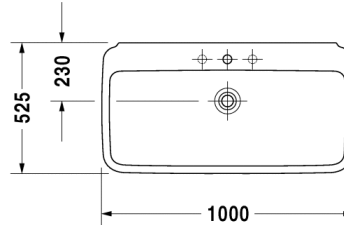

Furniture washbasin # 037110..00 / 037110..30

|< 1000 mm >|

PuraVida

Furniture washbasin	Dimension	Weight	Order number
without overflow, with tap platform, fixings and ceramic covered slotted waste included, 1000 mm Additional information For furniture and prices please see the furniture part / Installation only in combination with PuraVida vanity unit			
Colors			
00 White Alpin			
Variant			
1000 mm ●	1000 x 525 mm	20,400 kg	037110..00
1000 mm ●●●	1000 x 525 mm	20,400 kg	037110..30
Accessories			
Siphon for washbasin	1 1/4" mm	0,600 kg	005026

All drawings contain the necessary measurements which are subject to standard tolerances. They are stated in mm and are non-binding. Exact measurements, in particular for customised installation scenarios, can only be taken from the finished ceramic piece.