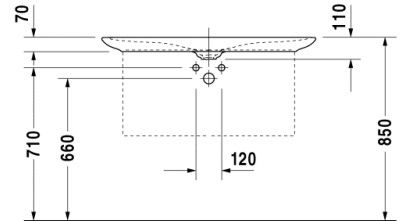

Furniture washbasin # 037110..00 / 037110..30

|< 1000 mm >|

PuraVida

Furniture washbasin	Dimension	Weight	Order number
without overflow, with tap platform, fixings and ceramic covered slotted waste included, 1000 mm Additional information For furniture and prices please see the furniture part / Installation only in combination with PuraVida vanity unit			
Colors			
00 White Alpin			
Variant			
1000 mm ●	1000 x 525 mm	20,400 kg	037110..00
1000 mm ●●●	1000 x 525 mm	20,400 kg	037110..30
Accessories			
Siphon for washbasin	1 1/4" mm	0,600 kg	005026

All drawings contain the necessary measurements which are subject to standard tolerances. They are stated in mm and are non-binding. Exact measurements, in particular for customised installation scenarios, can only be taken from the finished ceramic piece.