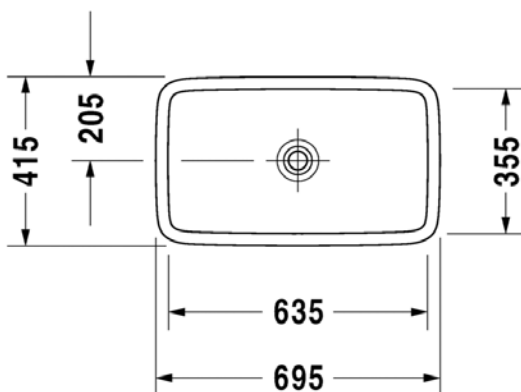

Flushing of pipe must be done before fittings are installed. Failure to do so voids the warranty.

Follow cleaning instructions and avoid using any harmful chemicals.

All information is for reference only. Installation shall always be based on the specs provided with actual delivered items.

For more info, visit www.kuysen.com