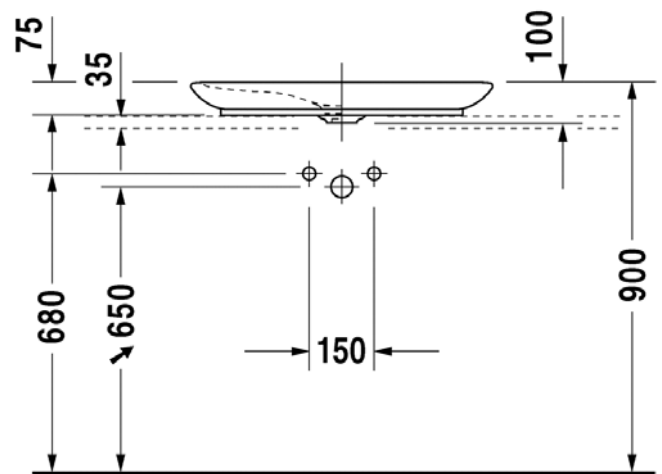

Flushing of pipe must be done before fittings are installed. Failure to do so voids the warranty.

Follow cleaning instructions and avoid using any harmful chemicals.

All information is for reference only. Installation shall always be based on the specs provided with actual delivered items.

For more info, visit www.kuysen.com