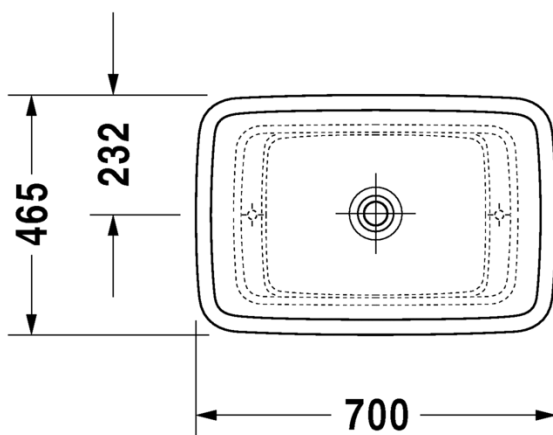

Flushing of pipe must be done before fittings are installed. Failure to do so voids the warranty.

Follow cleaning instructions and avoid using any harmful chemicals.

All information is for reference only. Installation shall always be based on the specs provided with actual delivered items.

For more info, visit www.kuysen.com