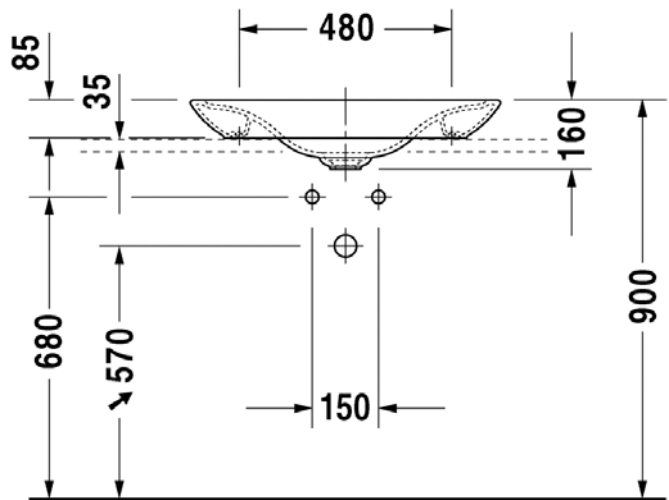

Flushing of pipe must be done before fittings are installed. Failure to do so voids the warranty.

Follow cleaning instructions and avoid using any harmful chemicals.

All information is for reference only. Installation shall always be based on the specs provided with actual delivered items.

For more info, visit www.kuysen.com