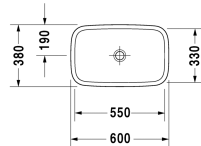

DuraStyle Washbowl # 0349600000

< 600 millimetre >|

Washbowl	Dimension	Weight	Order number
ground, without overflow, without tap platform, fixings included, 600 millimetre			
Colors			
00 White Alpin			
Variant			
☒	600 x 380 millimetre	12.000 kilogram	0349600000
Sanitary ceramics with the special WonderGliss surface finish will remain clean and attractive-looking for a long time to come. When ordering WonderGliss please add a "1" as eleventh digit to the model number.			
Accessory			
Slotted waste for washbasins without overflow	50 millimetre	0.300 kilogram	005024
Design Siphon		1.500 kilogram	005036
Suitable products			
Vanity unit wall-mounted 1 pull-out compartment, countertop including one cut-out, for 1 above counter basin central, 800 x 550 millimetre	800 x 550 millimetre		KT6694
Vanity unit wall-mounted 1 pull-out compartment, countertop including one cut-out, for 1 above counter basin central, 1000 x 550 millimetre	1000 x 550 millimetre		KT6695
Vanity unit wall-mounted 1 pull-out compartment, countertop including one cut-out, for 1 above counter basin central, 1200 x 550 millimetre	1200 x 550 millimetre		KT6696
Vanity unit wall-mounted 2 pull-out compartments, 1 countertop with one cut-out or two cut-outs, for 1 or 2 above counter basins, 1400 x 550 millimetre	1400 x 550 millimetre		KT6697 B/L/R
Vanity unit wall-mounted 2 drawers, upper drawer including cut-out for siphon and siphon cover, countertop including one cut-out, for 1 above counter basin central, 800 x 550 millimetre	800 x 550 millimetre		KT6654