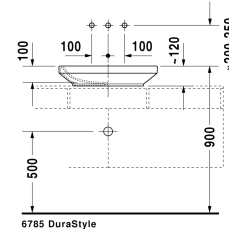

DuraStyle Washbowl # 0349600000

< 600 millimetre >|

Washbowl	Dimension	Weight	Order number
ground, without overflow, without tap platform, fixings included, 600 millimetre			
Colors			
00 White Alpin			
Variant			
☒	600 x 380 millimetre	12.000 kilogram	0349600000
Sanitary ceramics with the special WonderGliss surface finish will remain clean and attractive-looking for a long time to come. When ordering WonderGliss please add a "1" as eleventh digit to the model number.			
Accessory			
Slotted waste for washbasins without overflow	50 millimetre	0.300 kilogram	005024
Design Siphon		1.500 kilogram	005036
Suitable products			
Vanity unit wall-mounted 1 pull-out compartment, countertop including one cut-out, for 1 above counter basin central, 800 x 550 millimetre	800 x 550 millimetre		KT6694
Vanity unit wall-mounted 1 pull-out compartment, countertop including one cut-out, for 1 above counter basin central, 1000 x 550 millimetre	1000 x 550 millimetre		KT6695
Vanity unit wall-mounted 1 pull-out compartment, countertop including one cut-out, for 1 above counter basin central, 1200 x 550 millimetre	1200 x 550 millimetre		KT6696
Vanity unit wall-mounted 2 pull-out compartments, 1 countertop with one cut-out or two cut-outs, for 1 or 2 above counter basins, 1400 x 550 millimetre	1400 x 550 millimetre		KT6697 B/L/R
Vanity unit wall-mounted 2 drawers, upper drawer including cut-out for siphon and siphon cover, countertop including one cut-out, for 1 above counter basin central, 800 x 550 millimetre	800 x 550 millimetre		KT6654