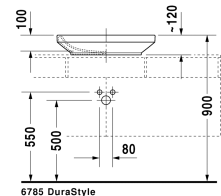

DuraStyle Washbowl # 0349600000

< 600 millimetre >|

Washbowl	Dimension	Weight	Order number
ground, without overflow, without tap platform, fixings included, 600 millimetre			
Colors			
00 White Alpin			
Variant			
☒	600 x 380 millimetre	12.000 kilogram	0349600000
Sanitary ceramics with the special WonderGliss surface finish will remain clean and attractive-looking for a long time to come. When ordering WonderGliss please add a "1" as eleventh digit to the model number.			
Accessory			
Slotted waste for washbasins without overflow	50 millimetre	0.300 kilogram	005024
Design Siphon		1.500 kilogram	005036
Suitable products			
Vanity unit wall-mounted 1 pull-out compartment, countertop including one cut-out, for 1 above counter basin central, 800 x 550 millimetre	800 x 550 millimetre		KT6694
Vanity unit wall-mounted 1 pull-out compartment, countertop including one cut-out, for 1 above counter basin central, 1000 x 550 millimetre	1000 x 550 millimetre		KT6695
Vanity unit wall-mounted 1 pull-out compartment, countertop including one cut-out, for 1 above counter basin central, 1200 x 550 millimetre	1200 x 550 millimetre		KT6696
Vanity unit wall-mounted 2 pull-out compartments, 1 countertop with one cut-out or two cut-outs, for 1 or 2 above counter basins, 1400 x 550 millimetre	1400 x 550 millimetre		KT6697 B/L/R
Vanity unit wall-mounted 2 drawers, upper drawer including cut-out for siphon and siphon cover, countertop including one cut-out, for 1 above counter basin central, 800 x 550 millimetre	800 x 550 millimetre		KT6654