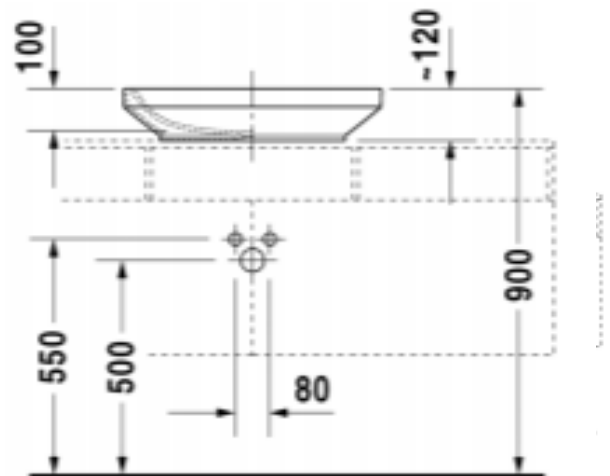

Flushing of pipe must be done before fittings are installed. Failure to do so voids the warranty.

Follow cleaning instructions and avoid using any harmful chemicals.

All information is for reference only. Installation shall always be based on the specs provided with actual delivered items.

For more info, visit www.kuysen.com