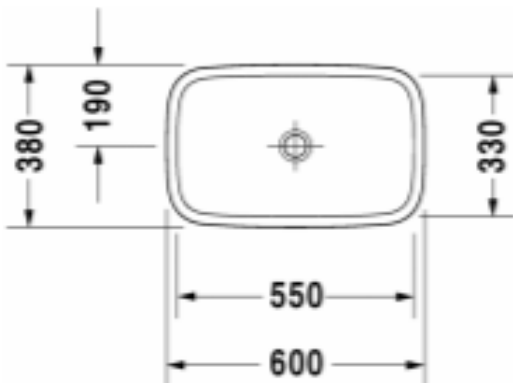

Flushing of pipe must be done before fittings are installed. Failure to do so voids the warranty.

Follow cleaning instructions and avoid using any harmful chemicals.

All information is for reference only. Installation shall always be based on the specs provided with actual delivered items.

For more info, visit www.kuysen.com