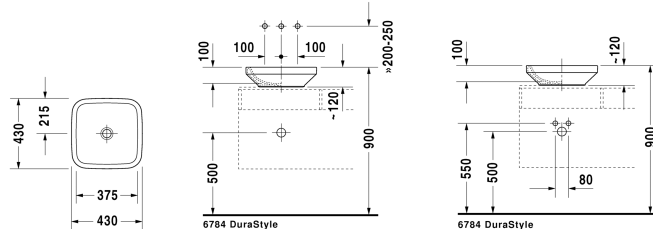

DuraStyle Washbowl # 0349430000

| < 430 millimetre > |

Washbowl	Dimension	Weight	Order number
ground, without overflow, without tap platform, fixings included, 430 millimetre			
Colors			
00 White Alpin			
Variant			
☒	430 x 430 millimetre	10.300 kilogram	0349430000
Sanitary ceramics with the special WonderGliss surface finish will remain clean and attractive-looking for a long time to come. When ordering WonderGliss please add a "1" as eleventh digit to the model number.			
Accessory			
Slotted waste for washbasins without overflow	50 millimetre	0.300 kilogram	005024
Design Siphon		1.500 kilogram	005036
Suitable products			
Vanity unit wall-mounted 1 pull-out compartment, countertop including one cut-out, for 1 above counter basin central, 800 x 550 millimetre	800 x 550 millimetre		KT6694
Vanity unit wall-mounted 1 pull-out compartment, countertop including one cut-out, for 1 above counter basin central, 1000 x 550 millimetre	1000 x 550 millimetre		KT6695
Vanity unit wall-mounted 1 pull-out compartment, countertop including one cut-out, for 1 above counter basin central, 1200 x 550 millimetre	1200 x 550 millimetre		KT6696
Vanity unit wall-mounted 2 pull-out compartments, 1 countertop with one cut-out or two cut-outs, for 1 or 2 above counter basins, 1400 x 550 millimetre	1400 x 550 millimetre		KT6697 B/L/R
Vanity unit wall-mounted 2 drawers, upper drawer including cut-out for siphon and siphon cover, countertop including one cut-out, for 1 above counter basin central, 800 x 550 millimetre	800 x 550 millimetre		KT6654