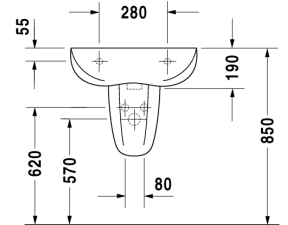

Washbasin # 034460..00 / 034460..10

|< 600 mm >|

Duraplus

Washbasin	Dimension	Weight	Order number
with overflow, with tap platform, 600 mm			
Colors			
00 White Alpin, 47 Pergamon			
Variant			
600 mm ●●●	600 x 490 mm	15,000 kg	034460..00
600 mm ●	600 x 490 mm	15,000 kg	034460..10
Accessories			
Pedestal	185 x 190 mm	11,300 kg	086330
Siphon cover	205 x 280 mm	6,000 kg	086335
Siphon cover	200 x 240 mm	4,600 kg	086332
Fixing			
Fixing	ø 10 x 140 mm	0,200 kg	695100

All drawings contain the necessary measurements which are subject to standard tolerances. They are stated in mm and are non-binding. Exact measurements, in particular for customised installation scenarios, can only be taken from the finished ceramic piece.