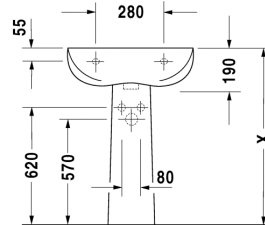

Washbasin # 034460..00 / 034460..10

|< 600 mm >|

Duraplus

Washbasin	Dimension	Weight	Order number
with overflow, with tap platform, 600 mm			
Colors			
00 White Alpin, 47 Pergamon			
Variant			
600 mm ●●●	600 x 490 mm	15,000 kg	034460..00
600 mm ●	600 x 490 mm	15,000 kg	034460..10
Accessories			
Pedestal	185 x 190 mm	11,300 kg	086330
Siphon cover	205 x 280 mm	6,000 kg	086335
Siphon cover	200 x 240 mm	4,600 kg	086332
Fixing			
Fixing	ø 10 x 140 mm	0,200 kg	695100

All drawings contain the necessary measurements which are subject to standard tolerances. They are stated in mm and are non-binding. Exact measurements, in particular for customised installation scenarios, can only be taken from the finished ceramic piece.