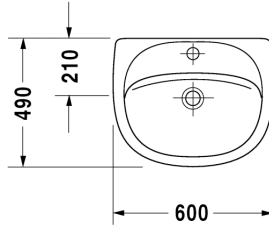

Washbasin # 034460..00 / 034460..10

|< 600 mm >|

Duraplus

Washbasin	Dimension	Weight	Order number
with overflow, with tap platform, 600 mm			
Colors			
00 White Alpin, 47 Pergamon			
Variant			
600 mm ●●●	600 x 490 mm	15,000 kg	034460..00
600 mm ●	600 x 490 mm	15,000 kg	034460..10
Accessories			
Pedestal	185 x 190 mm	11,300 kg	086330
Siphon cover	205 x 280 mm	6,000 kg	086335
Siphon cover	200 x 240 mm	4,600 kg	086332
Fixing			
Fixing	ø 10 x 140 mm	0,200 kg	695100

All drawings contain the necessary measurements which are subject to standard tolerances. They are stated in mm and are non-binding. Exact measurements, in particular for customised installation scenarios, can only be taken from the finished ceramic piece.