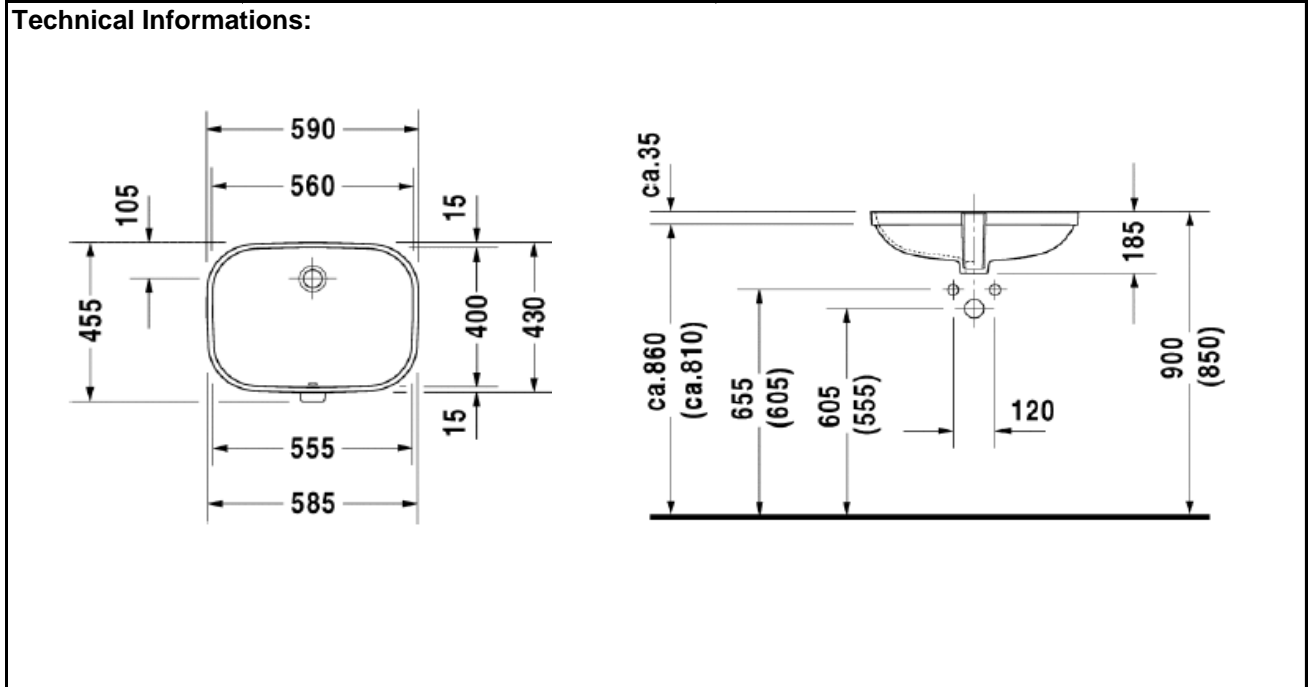

SPECIFICATION SHEET

BRAND:		Product Photo: 
ORIGIN:	Germany	
SERIES:	D-CODE by Dieter Sieger	
PRODUCT DESCRIPTION:	Undercounter washbasin	
MODEL No.	033856.0000	
FINISH/COLOUR:	White Alpin	
DIMENSIONS:	585mm x 455mm x 185mm	
OPTIONAL MATCHING PARTS:		