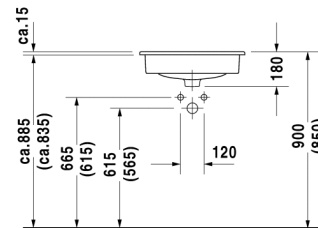

Vanity basin # 033754..00 / 033754..30

|< 545 mm >|

D-Code

Vanity basin	Dimension	Weight	Order number
countertop basin, with overflow, with tap platform, 545 mm			
Colors			
00 White Alpin			
Variant			
545 mm ○ ● ○	545 x 435 mm	11,400 kg	033754..00
545 mm ● ● ●	545 x 435 mm	11,400 kg	033754..30

All drawings contain the necessary measurements which are subject to standard tolerances. They are stated in mm and are non-binding. Exact measurements, in particular for customised installation scenarios, can only be taken from the finished ceramic piece.