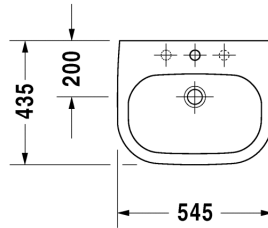

Vanity basin # 033754..00 / 033754..30

|< 545 mm >|

D-Code

Vanity basin	Dimension	Weight	Order number
countertop basin, with overflow, with tap platform, 545 mm			
Colors			
00 White Alpin			
Variant			
545 mm ○ ● ○	545 x 435 mm	11,400 kg	033754..00
545 mm ● ● ●	545 x 435 mm	11,400 kg	033754..30

All drawings contain the necessary measurements which are subject to standard tolerances. They are stated in mm and are non-binding. Exact measurements, in particular for customised installation scenarios, can only be taken from the finished ceramic piece.