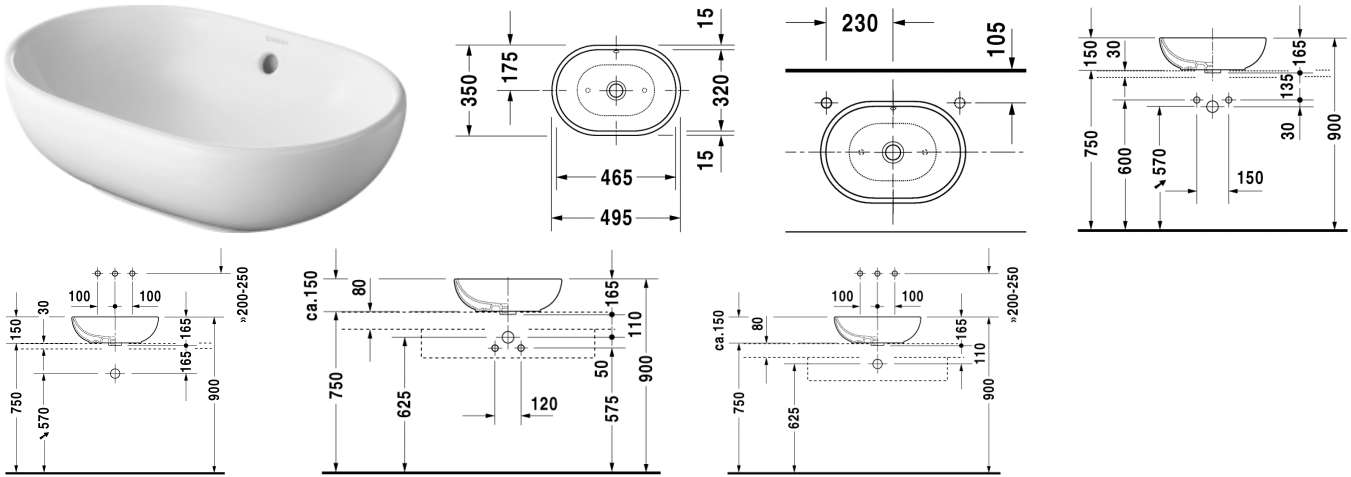

Washbowl # 033550..00

|< 495 mm >|

Bathroom_Foster

Washbowl	Dimension	Weight	Order number
with overflow, without tap platform, fixings included, 495 mm			
Colors			
00 White Alpin			
Variant			
495 mm	495 x 350 mm	8,900 kg	033550..00
Accessories			
Pop-up basin waste	-	0,500 kg	005031
Pop-up basin waste	-	0,500 kg	005051

All drawings contain the necessary measurements which are subject to standard tolerances. They are stated in mm and are non-binding. Exact measurements, in particular for customised installation scenarios, can only be taken from the finished ceramic piece.