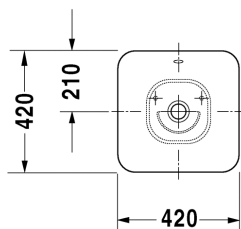

**Washbowl # 033342..00**

|< 420 mm >|

Bacino

Washbowl	Dimension	Weight	Order number
with overflow, without tap platform, overflow clip chrome included, fixings included, 420 mm			
<b>Colors</b>			
00 White Alpin			
<b>Variant</b>			
420 mm ☒	420 x 420 mm	8,000 kg	033342..00
<b>Accessories</b>			
Pop-up basin waste	-	0,500 kg	005031
Pop-up basin waste	-	0,500 kg	005051

All drawings contain the necessary measurements which are subject to standard tolerances. They are stated in mm and are non-binding. Exact measurements, in particular for customised installation scenarios, can only be taken from the finished ceramic piece.