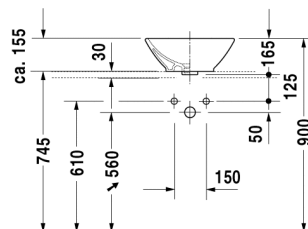

**Washbowl # 033342..00**

|< 420 mm >|

Bacino

Washbowl	Dimension	Weight	Order number
with overflow, without tap platform, overflow clip chrome included, fixings included, 420 mm			
<b>Colors</b>			
00 White Alpin			
<b>Variant</b>			
420 mm ☒	420 x 420 mm	8,000 kg	033342..00
<b>Accessories</b>			
Pop-up basin waste	-	0,500 kg	005031
Pop-up basin waste	-	0,500 kg	005051

All drawings contain the necessary measurements which are subject to standard tolerances. They are stated in mm and are non-binding. Exact measurements, in particular for customised installation scenarios, can only be taken from the finished ceramic piece.