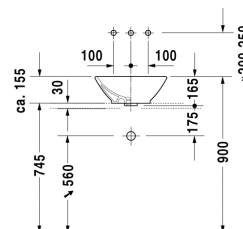

**Washbowl # 033342..00**

|< 420 mm >|

Bacino

Washbowl	Dimension	Weight	Order number
with overflow, without tap platform, overflow clip chrome included, fixings included, 420 mm			
<b>Colors</b>			
00 White Alpin			
<b>Variant</b>			
420 mm ☒	420 x 420 mm	8,000 kg	033342..00
<b>Accessories</b>			
Pop-up basin waste	-	0,500 kg	005031
Pop-up basin waste	-	0,500 kg	005051

All drawings contain the necessary measurements which are subject to standard tolerances. They are stated in mm and are non-binding. Exact measurements, in particular for customised installation scenarios, can only be taken from the finished ceramic piece.