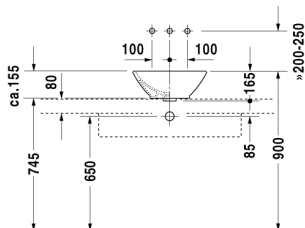

**Washbowl # 033342..00**

|< 420 mm >|

Bacino

Washbowl	Dimension	Weight	Order number
with overflow, without tap platform, overflow clip chrome included, fixings included, 420 mm			
<b>Colors</b>			
00 White Alpin			
<b>Variant</b>			
420 mm ☒	420 x 420 mm	8,000 kg	033342..00
<b>Accessories</b>			
Pop-up basin waste	-	0,500 kg	005031
Pop-up basin waste	-	0,500 kg	005051

All drawings contain the necessary measurements which are subject to standard tolerances. They are stated in mm and are non-binding. Exact measurements, in particular for customised installation scenarios, can only be taken from the finished ceramic piece.